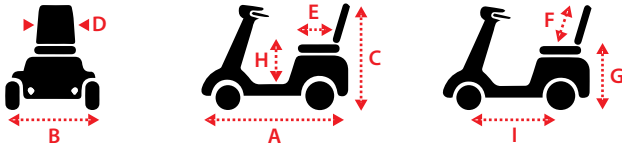

Eco 745

 **merits**
AUSTRALIA

www.meritsaustralia.com

Eco 745

Features

- Stylish eye catching design with attractive modern colour range
- Loop handlebars offer comfortable finger or thumb throttle operation
- Adjustable high back contoured seat with simple operation of slide and swivel mechanisms to allow maximum user comfort
- Infinite adjustment of steering tiller allowing everyone to easily find a comfortable position
- High mount charger socket means easy access when charging
- Removable front basket with carry handle
- Adjustable power saving LED headlight, indicators front and rear, rear tail lights and reverse warning
- Half speed switch fitted.

Dimensions cm/in

Overall Dimension A x B x C	120 x 61 x 99cm/47 x 24 x 39"
Seat Dimension : D x E x F	46 x 40 x 46cm/18 x 16 x 18"
Seat Height from Ground : G	53-58cm/21-23"
Seat Height from Deck : H	40-47cm/16-18.5"
Wheel Base : I	85cm/33.5"

Weight kg/lb

base	battery/ea	seat	total with battery	capacity
51/112	10/22	15/33	86/190	136/300

Technical Specs

Max Speed	10kph/6.25mph
Range	20-30km/13-20mi
Turn Radius	157cm/62"
Ground clearance	9.5cm/3.74"
Motor	DC 24V, 210W (Rating)/715W (Max)
Controller	S-Drive 70A
Battery	12V/34A/H x 2pcs
Charger	5A off-board
Gradient	6°
Front Wheel	10" Pneumatic tire
Rear Wheel	10" Pneumatic tire
Brake	intelligent, regenerative, electromagnetic brakes