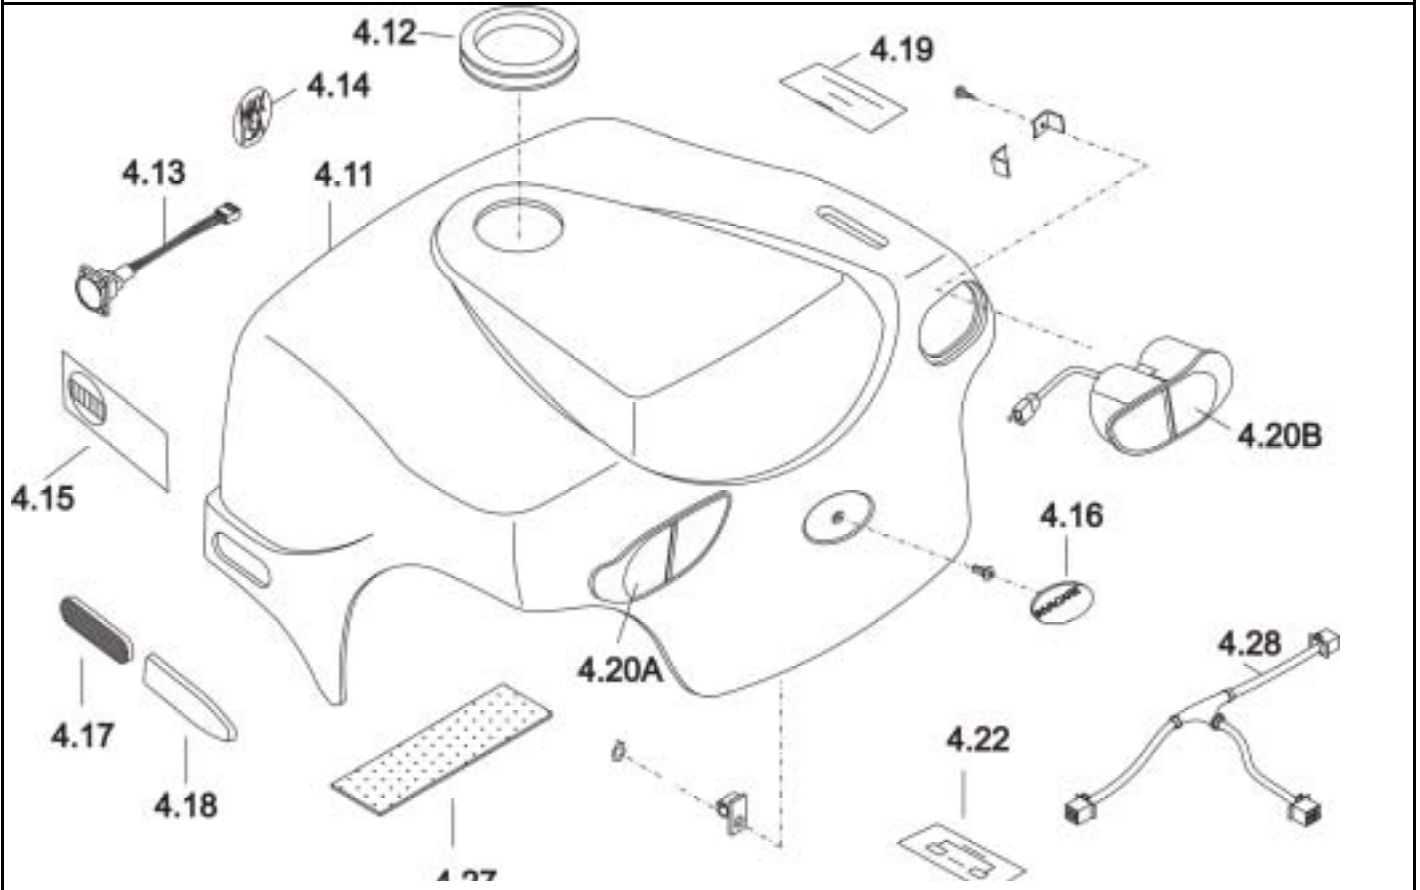

**Meteor**

Release  
 06 / 2010  
 Chapter 2  
 Sheet 2

Customer :  
 Customer No. :  
 Phone :

Contact :  
 Commission :  
 Serial No. :

Item	Qty	Part-No.	Part-Designation
4,11	1	MT426385	BACK COVER CANDY APPLE RED
4,11	1	MT426386	BACK COVER SAPPHIRE BLUE
4,12	1	MT421268	RUBBER BOOT, SEAT POST
4,13	1	MT421269	COVERING FOR CHARGER SOCKET
4,14	1	MT428919	STICKER "MAX 15A"
4,15	2	MT426387	STICKER "INVACARE METEOR"
4,16	2	MT425785	DECAL, "INVACARE"
4,17	2	MT421272	REFLECTOR, YELLOW
4,17	2	MT430301	REFLECTOR, YELLOW (FOR GERMANY ONLY)
4,18	2	MT421271	SIDE RUBBER PAD, 25 X 125 L
4,19	1	MT426388	STICKER "DISENGAGING DEVICE"
4,20A	1	MT426323	REAR LAMP(L)
4,20B	1	MT426324	REAR LAMP(R)
4,22	1	MT426392	STICKER WIRE CONNECTION DIAGRAM
4,27	1	MT425254	VELCRO TAPE, 2" X 25M, MALE
4,28	1	MT426325	TAIL/TURNING LIGHT CONNECTING WIRE(12V)
-	1	MT426346	BULB, 12V/5W, TURNING LIGHT