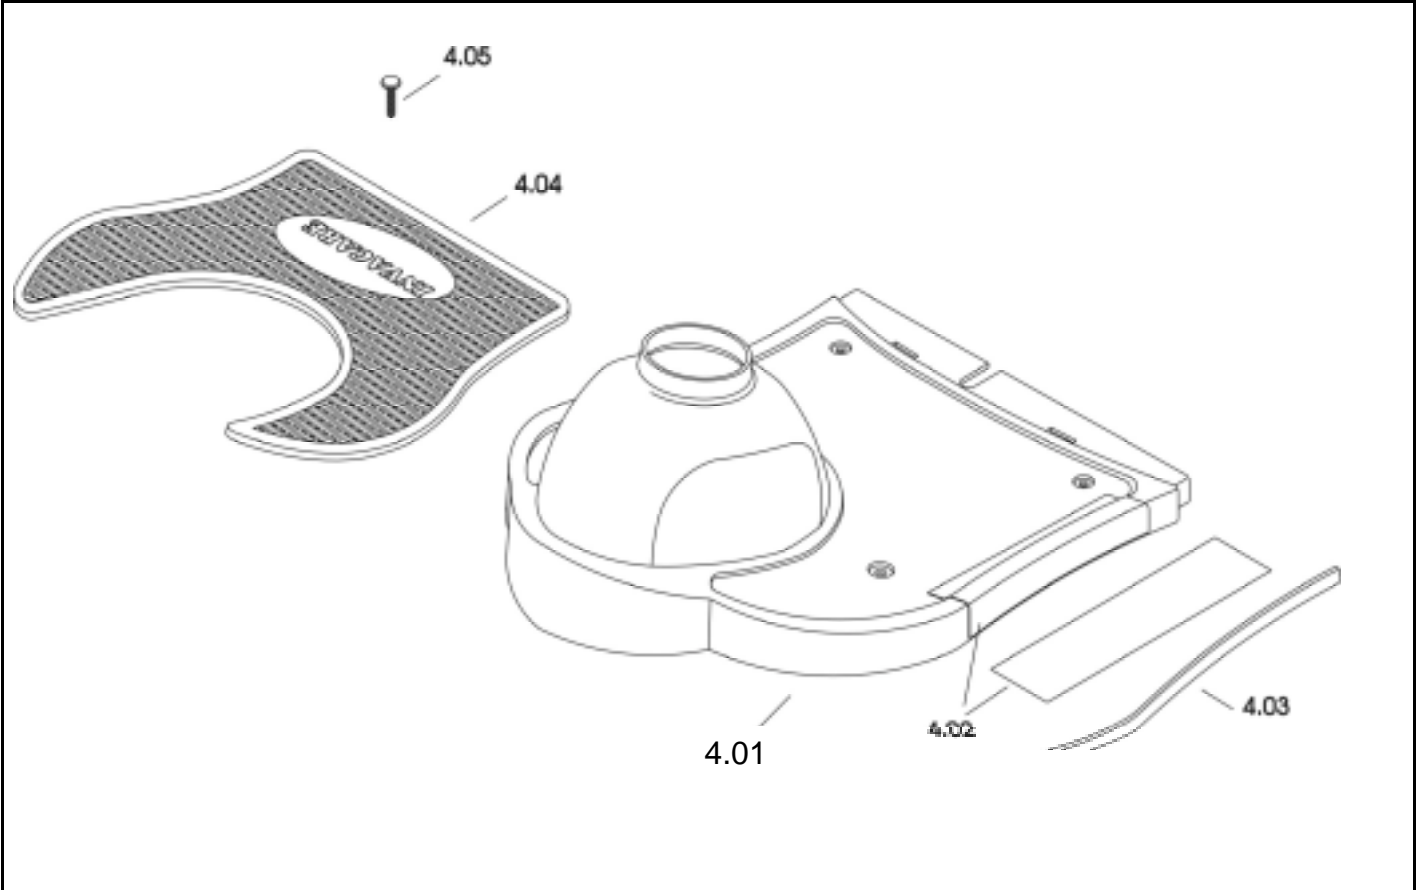

Customer :
Customer No. :
Phone :

Contact :
Commission :
Serial No. :

<i>Item</i>	<i>Qty</i>	<i>Part-No.</i>	<i>Part-Designation</i>
4,1	1	MT30510191	FRONT SHROUD ASS'Y., CANDY APPLE RED, W. RUBBERMAT 3W
4,1	1	MT30515089	FRONT SHROUD ASS'Y., BLUE, RUBBERMAT 3W
4,01	1	NLA	FRONT COVER CANDY APPLE RED, 3W
4,01	1	NLA	FRONT COVER SAPPHIRE BLUE, 3W
4,02	2	MT426376	PROTECTOR
4,03	2	MT421259	SIDE PROTECTER
4,04	1	MT426377	RUBBER MAT
4,05	6	MT426378	PLASTIC RIVET

Meteor