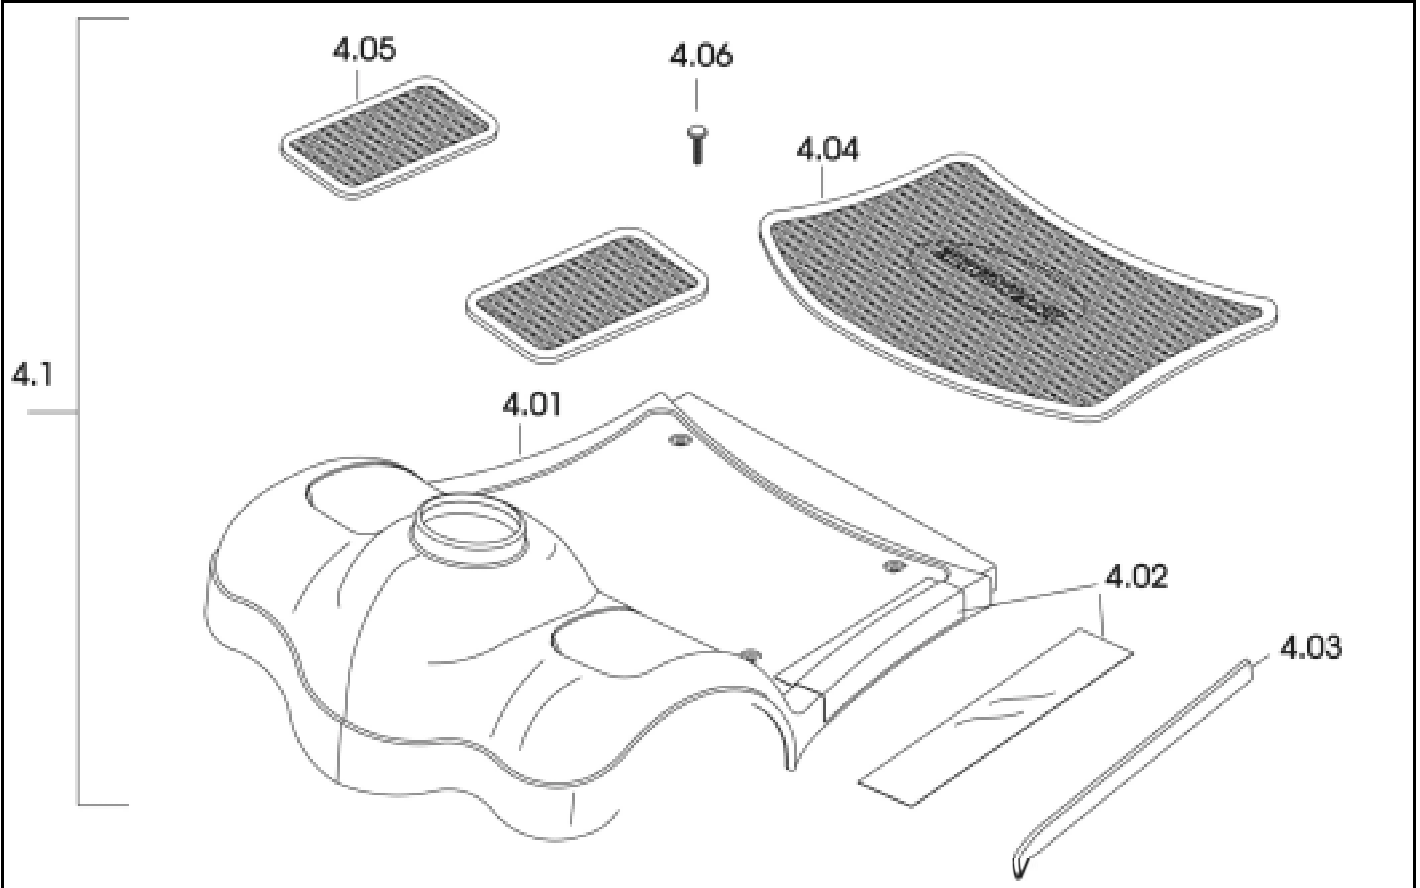

Customer :
Customer No. :
Phone :

Contact :
Commission :
Serial No. :

Item	Qty	Part-No.	Part-Designation
4,1	1	MT30510195	FRONT COVER ASSY CANDY APPLE RED, 4W
4,1	1	MT30515095	FRONT COVER ASSY SAPPHIRE BLUE, 4W
4,01	1	NLA	FRONT COVER CANDY APPLE RED, 4W
4,01	1	NLA	FRONT COVER SAPPHIRE BLUE, 4W
4,02	2	MT426376	PROTECTOR
4,03	2	MT421263	SIDE PROTECTOR
4,04	1	MT426383	MAIN CARPET
4,05	2	MT426384	SMALL CARPET
4,06	6	MT426378	PLASTIC RIVET

Meteor

Release
06 / 2010
Chapter 2
Sheet 2