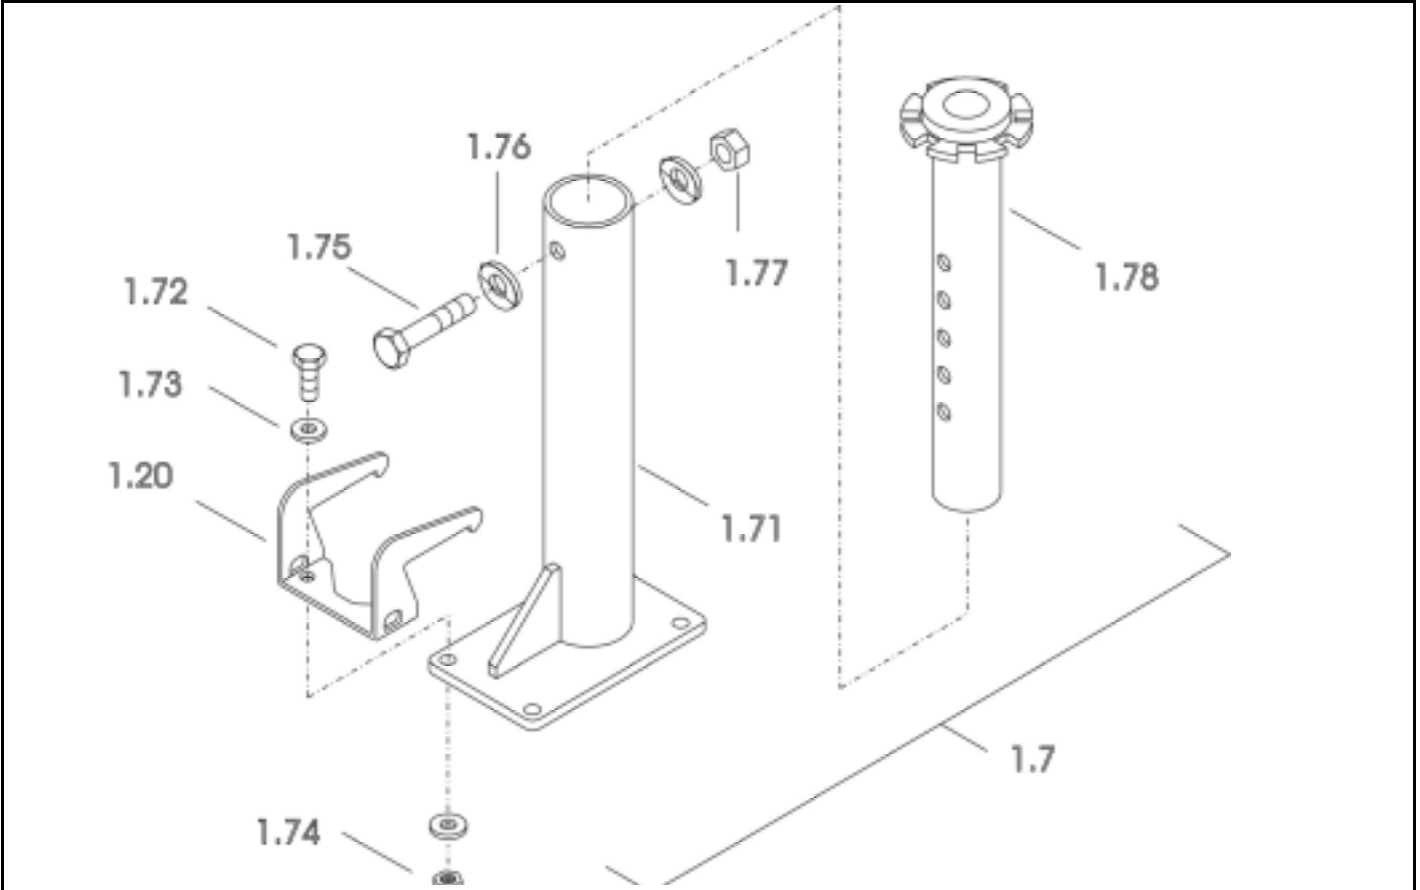

Customer :
Customer No. :
Phone :

Contact :
Commission :
Serial No. :

Item	Qty	Part-No.	Part-Designation
1,7	1	MT426465	SEAT TUBE ASSY
1,71	1	MT426467	SEAT TUBE
-	1	MT428272	BATTERY BELT ASSY
1,20	1		HOOK FOR BATTERY BELT
1,72	4		BOLT M8 X 30
1,73	8		WASHER 8 X 2
1,74	4		NYLON NUT, M10
-	1	MT428275	SEAT POST FIXATION KIT
1,75	1		BOLT M10 X 60
1,76	2		WASHER 10 MM
1,77	1		NUT M10 X 1,5
1,78	1	MT421286	UPPER SEAT POST

Meteor

Release
06 / 2010
Chapter 5
Sheet 1