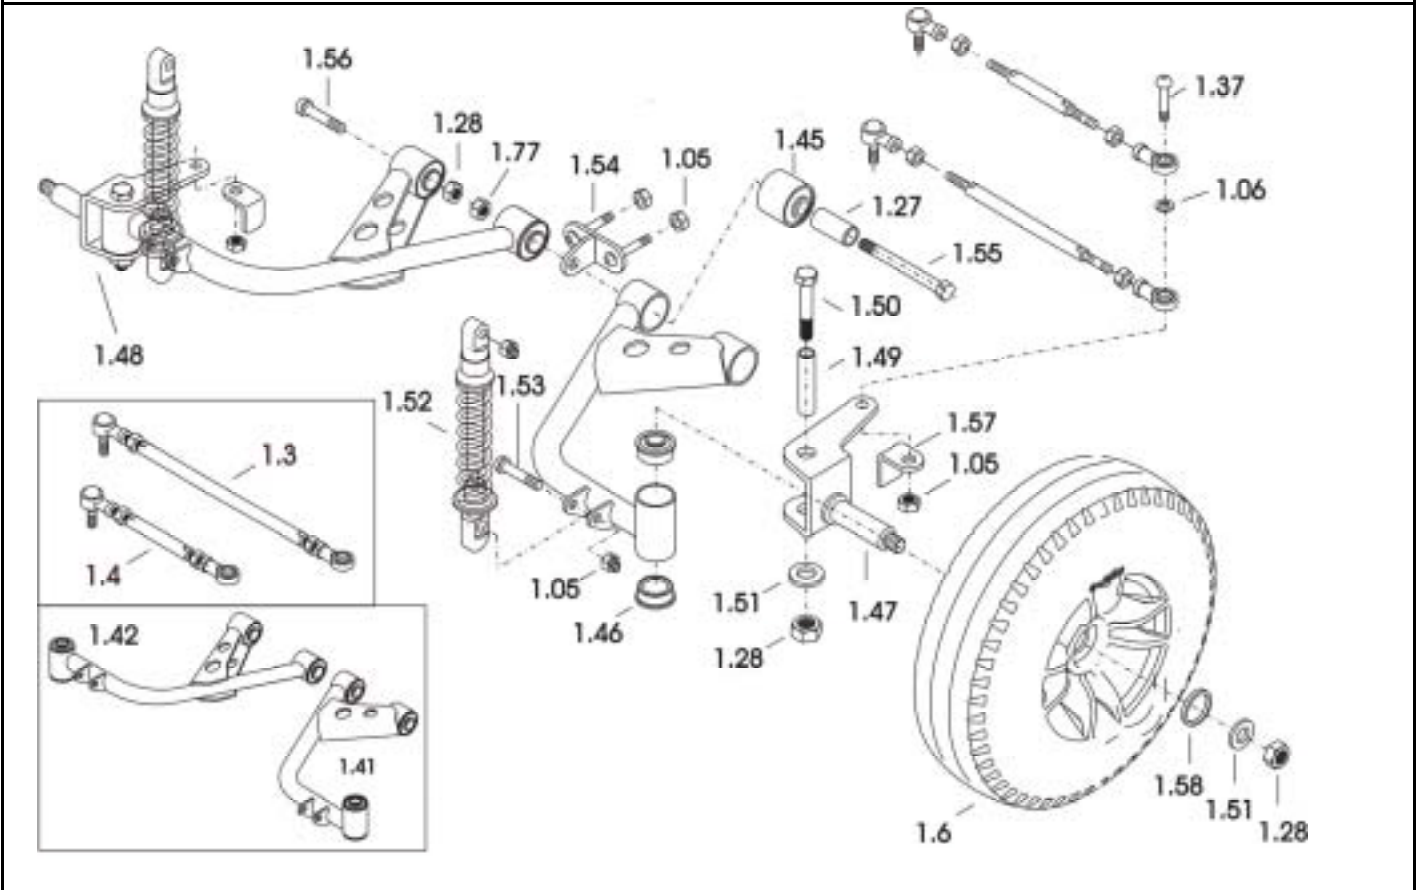

Customer :
Customer No. :
Phone :

Contact :
Commission :
Serial No. :

Item	Qty	Part-No.	Part-Designation
-	1	MT428243	STOPPER ASSY
1,06	6		WASHER 8 X 1
1,37	1		BOLT M8 X 45
1,57	2		STOPPER
1,05	2	MT53208012	NYLOC NUT, M8*P-1.25 (WASHER MT426477 - 53108003)
1,41	1	MT426448	WHEEL SUSPENSION ASSY LEFT
1,42	1	MT426449	WHEEL SUSPENSION ASSY RIGHT
1,46	4	MT426452	BEARING
-	1	MT449610	NUCKLE ASSY L (INC 1.28,1.47,1.49,1.50, 1.51,1.58)
1,28	2	MT426406	NYLOC NUT, M10 KNUCKLE (53210007)
1,47	1	MT421035	NUCKLE LEFT (NUCKLE ONLY)
1,49	1	MT53600064	BUSH 12.7 X 10 X 53.5
1,50	1	MT50510025	BOLT M10 X 68
1,51	2	MT426405	WASHER KNUCKLE (53110010)
1,58	1	MT426462	SPACER
-	1	MT509594	NUCKLE ASSY R (INC 1.28,1.48,1.49,1.50, 1.51,1.58)
1,28	2	MT426406	NYLOC NUT, M10
1,48	1	MT421036	NUCKLE RIGHT (NUCKLE ONLY)
1,49	1	MT53600064	BUSH 12.7 X 10 X 53.5
1,50	1	MT50510025	BOLT M10 X 68
1,51	2	MT426405	WASHER KNUCKLE (53110010)
1,58	1	MT426462	SPACER
-	1	MT428261	FRONT SUSPENSION MOUNTING KIT
1,05	4	MT53208012	NYLON NUT, M8*P-1.25 BLACK (WASHER MT426477 - 53108003)
1,27	4	MT426372	BUSH - 53600060

Meteor

Release
06 / 2010
Chapter 4
Sheet 2