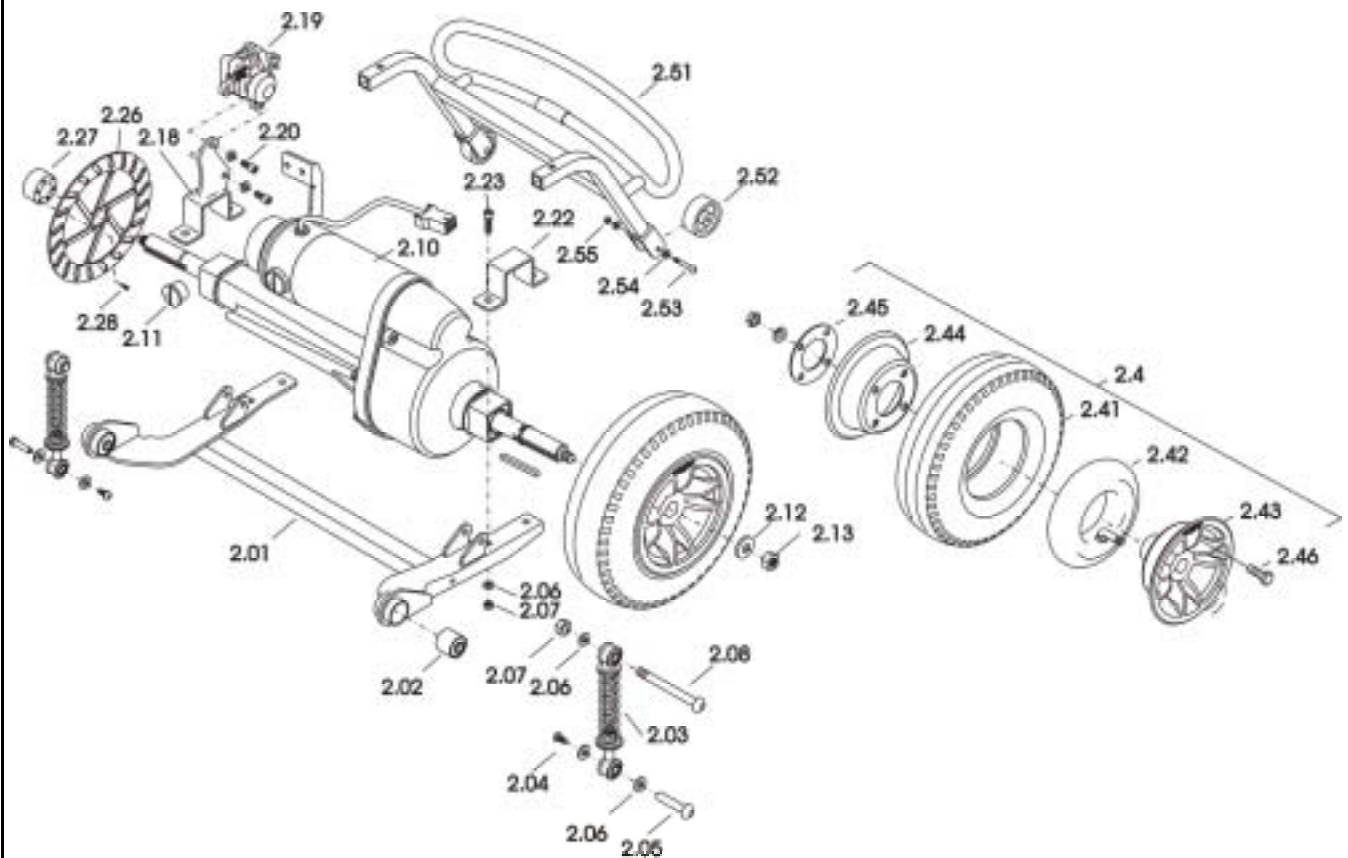

Customer :
Customer No. :
Phone :

Contact :
Commission :
Serial No. :

Item	Qty	Part-No.	Part-Designation
2,1	1	MT426396	REAR FRAME ASSY
2,01	1	MT426397	REAR FRAME ONLY (MT488032 - 30403064 M4 BALL BEARING TRANS
2,02	2	MT421033	DAMPER
-	1		SHOCK ABSORBER ASSY
2,03	2	MT426398	SHOCK ABSORBER L=165 MM (ALTERNATIVE MT41700113)
2,04	2		BOLT M6 X 12
2,05	2		BOLT M8 X 35
2,06	4		WASHER 16 X 8 X 2
2,07	4		NYLON NUT, M10
2,08	2		BOLT M8 X 65
2,10	1	MT62001263	TRANSAXLE 10 KM/H CPL RHINO (Post Nov 05) REQUIRES MT41200440
2,10	1	MT62001262	TRANSAXLE 15 KM/H CPL RHINO (Post Nov 05) REQUIRES MT41200440
2,10	1	MT62001102	TRANSAXLE 10 KM/H CPL DS161 (Pre Nov 05) USE SPACER TM10001
2,10	1	MT62001101	TRANSAXLE 15 KM/H CPL DS161 (Pre Nov 05) USE SPACER TM10001
2,11	2	MT62400012	CARBON BRUSH (11 x 7 x 17MM) BRUSH COVER MT62400026
2,12	2	MT426405	LOCKING WASHER
2,13	2	MT426406	NUT M10 X 1,5
-	1	MT428202	MOTOR FIXATION ASSY R DS161
2,06	2		WASHER 16 X 8 X 2
2,07	2		NYLON NUT, M10
2,18	1	30403065	MOTOR BRACKET RHINO (BRAKE SIDE)
2,22	1	MT488034	MOTOR BRACKET RHINO
-	1	MT428205	MOTOR FIXATION ASSY L DS161
2,06	2		WASHER 16 X 8 X 2
2,07	2		NYLON NUT, M10 (BOLT M8 X 25)

Meteor

Release
06 / 2010
Chapter 3
Sheet 1