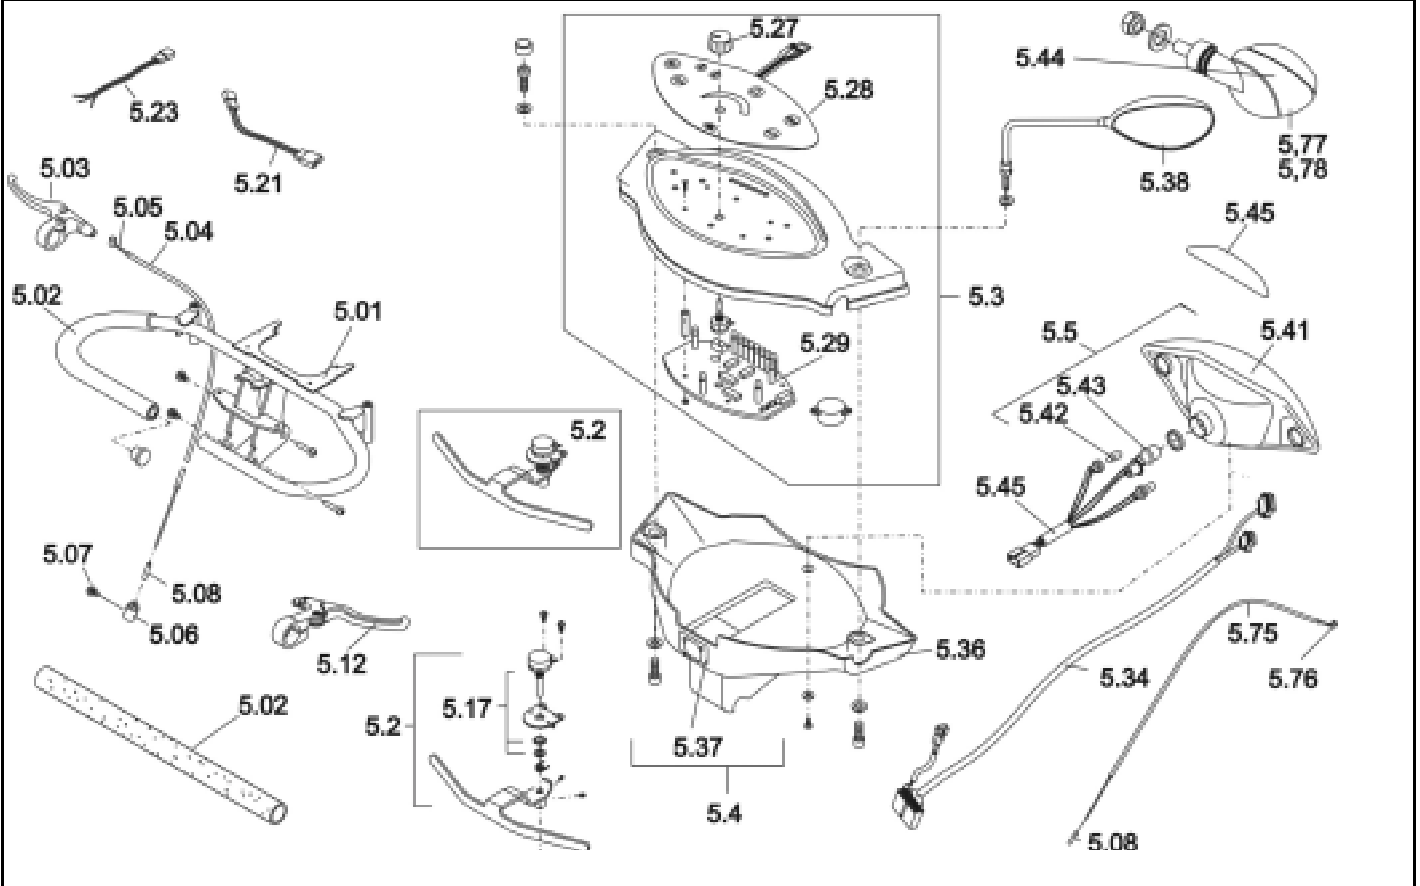

Customer :
Customer No. :
Phone :

Contact :
Commission :
Serial No. :

Item	Qty	Part-No.	Part-Designation
-	1	MT428328	HORN
-	1	MT512517	SPEED POTENTIOMETER
5,45	1	MT421643	CONNECTING WIRE, HEAD LIGHT
5,01	1	MT428317	LOOP HANDLE ASS'Y.,TILLER , 3W/4W
5,12	1	MT428318	LEVER BRAKE
5,27	1	MT428326	SPEED KNOB, K-003A-1
5,29	1	MT61100022	TOP CONTROLLER BOARD, ICP01B
5,75	1	MT428312	CABLE CASING, 2050L
5,76	1	MT428313	WIRE, RD. 1.5 X 2250 L

Meteor