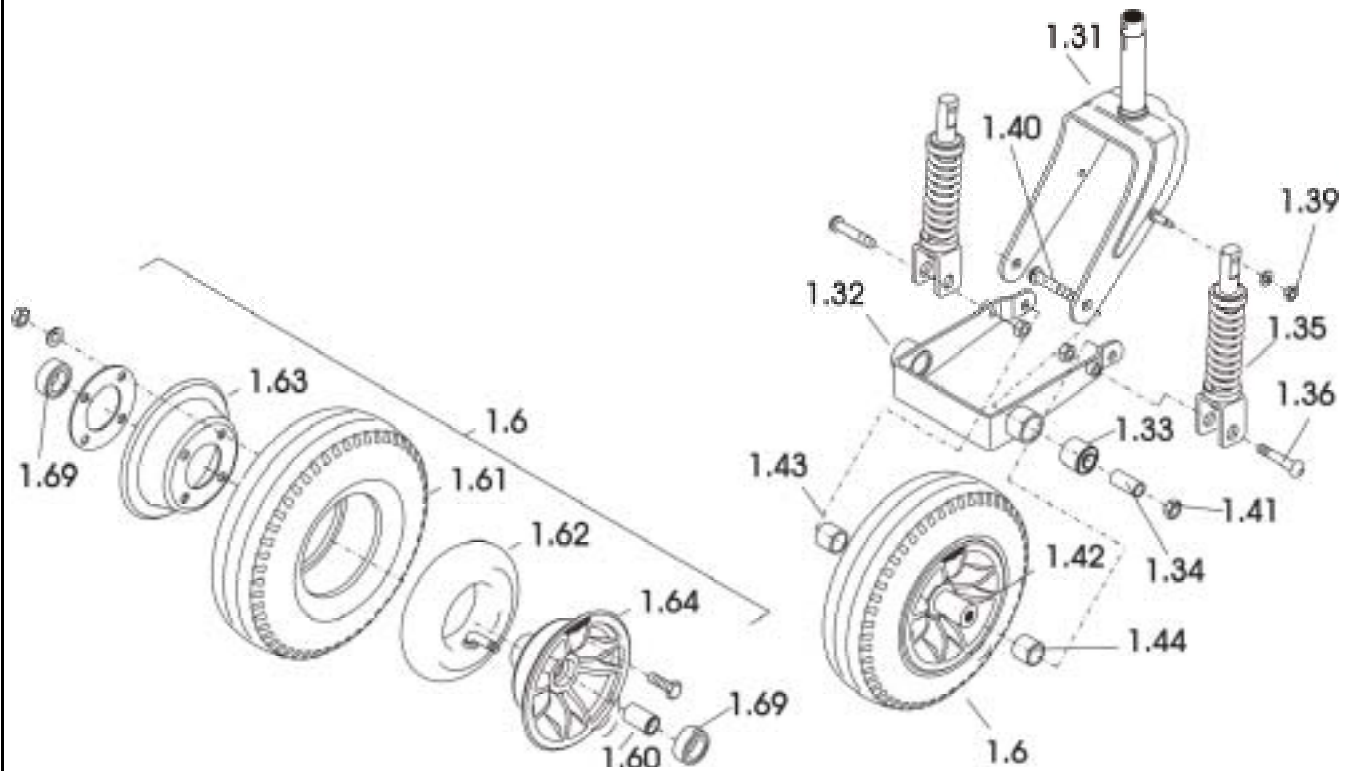

Customer :
Customer No. :
Phone :

Contact :
Commission :
Serial No. :

Item	Qty	Part-No.	Part-Designation
-	1	MT428231	FRONT FORK ASSY 3W
1,31	1		FRONT FORK ASSY
1,32	1		ARM
1,33	2		DAMPER
1,34	2		BUSH
1,35	2		SPRING WASHER 8 X 25
1,36	2		BOLT M8 X 35
1,39	2		NYLON NUT, BLACK, M6
1,40	2		BOLT M10 X 50
1,41	2		NUT M10 x P1.5
1,42	1	MT426430	FRONTAXLE
1,43	1	MT426431	SPACER 26,5 MM
1,44	1	MT426432	SPACER 40,2 MM
1,6	1	MT426433	FRONT WHEEL ASSY
1,60	1	MT426434	BUSH 21,4 X 17,6 X 31
1,61	1	MT426415	TYRE C-154
1,62	1	MT426416	INNER TUBE 4.00-5
1,63	1	MT426435	RIM 5" (INNER PART)
1,64	1	MT426436	RIM 5" (EXTERNAL PART)
1,69	2	MT421281	BEARING, 6003ZZ

Meteor

Release
06 / 2010
Chapter 4
Sheet 1