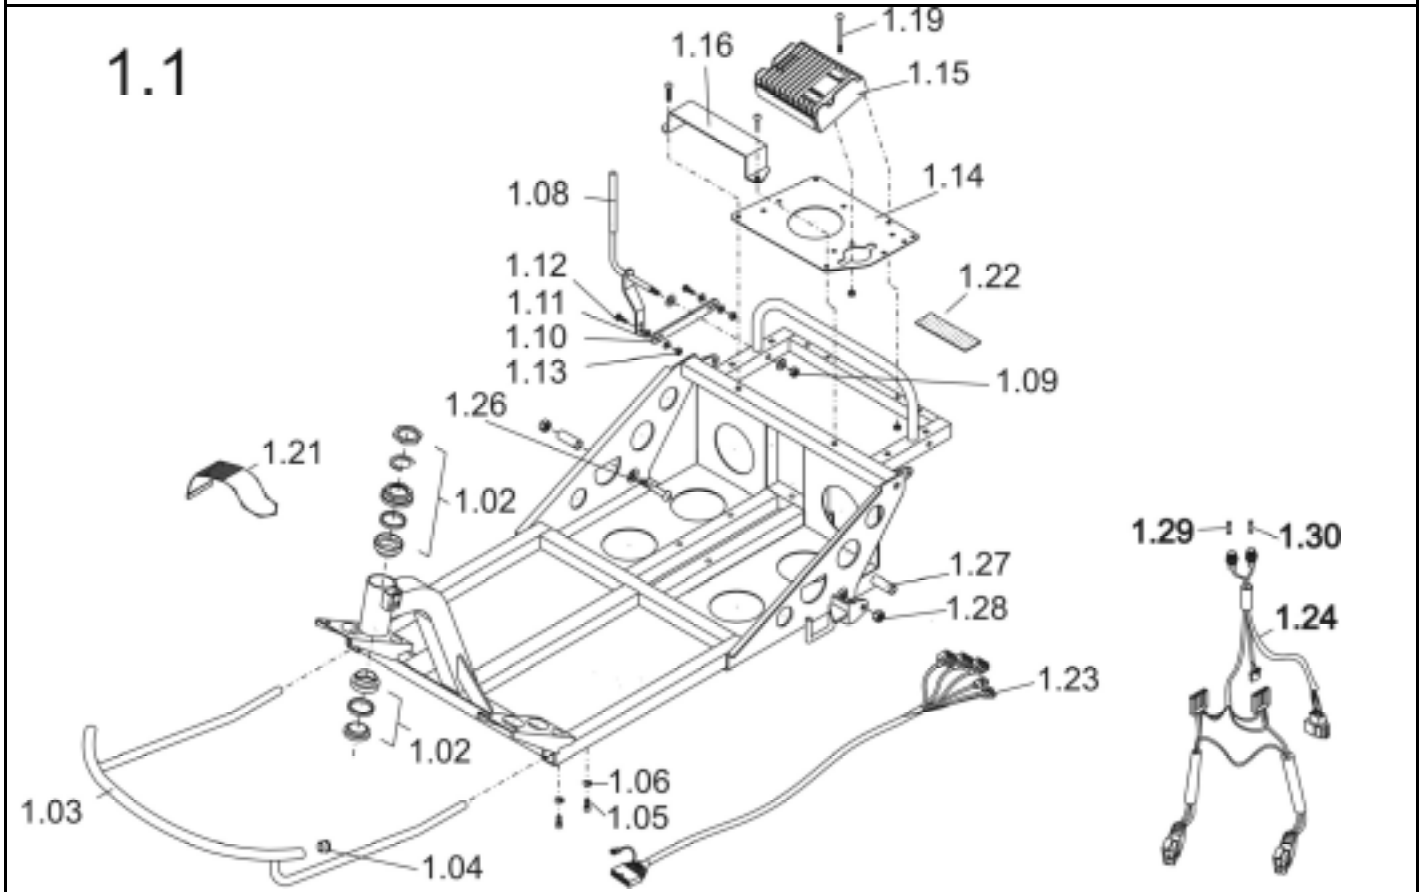

Customer :
Customer No. :
Phone :

Contact :
Commission :
Serial No. :

Item	Qty	Part-No.	Part-Designation
1,26	2		BOLT M10 X 50
1,27	2		BUSH L=28 MM
1,28	2		NYLON NUT, M10
1,29	1	MT428163	FUSE 10A
1,30	1	MT428164	FUSE 15A

Meteor

Release
06 / 2010
Chapter 1
Sheet 2