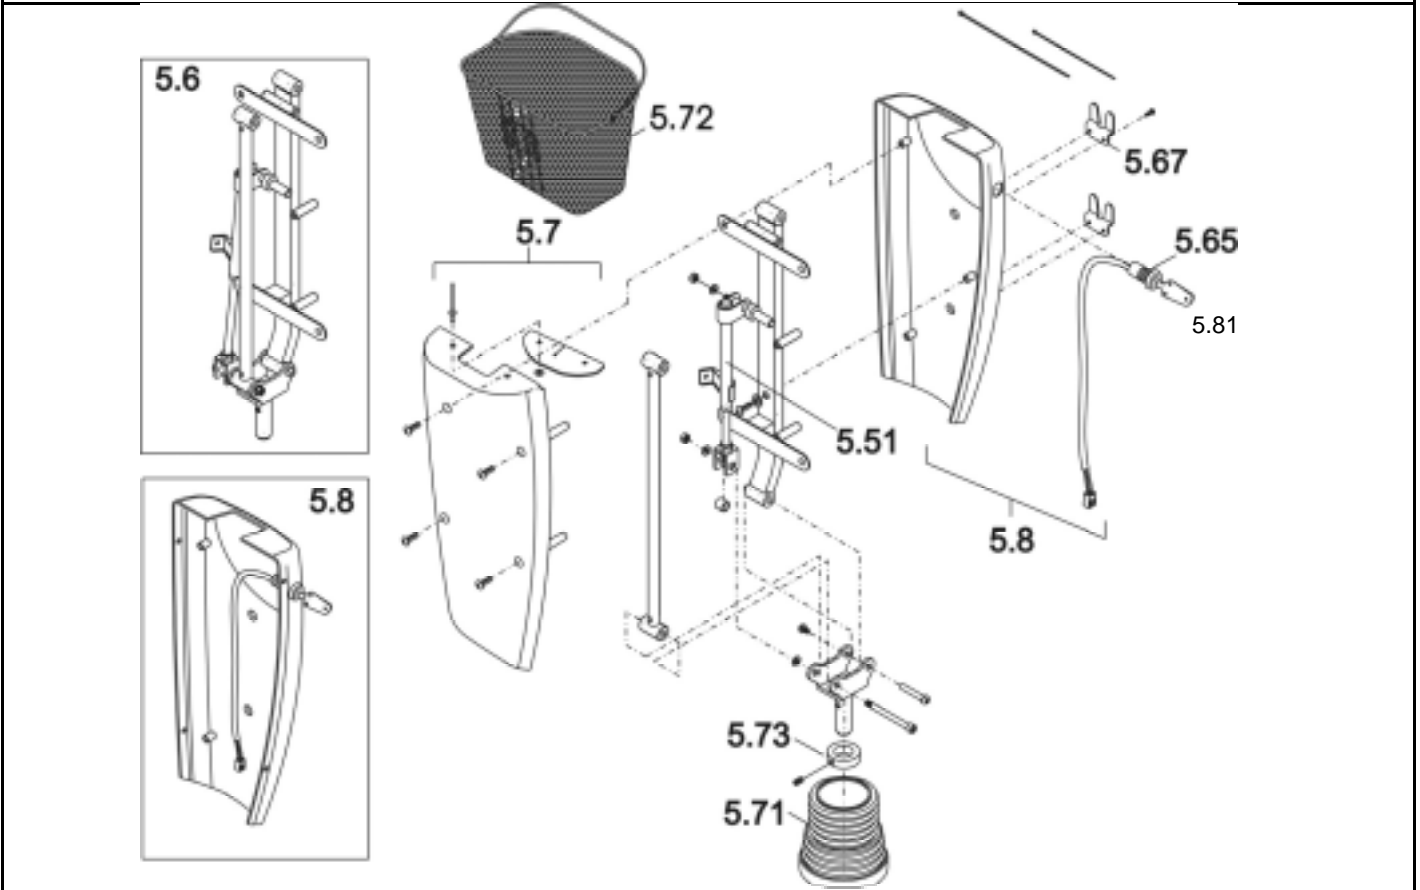

Meteor

Release  
 06/ 2010  
 Chapter 5  
 Sheet 2

Customer :  
 Customer No. :  
 Phone :

Contact :  
 Commission :  
 Serial No. :

Item	Qty	Part-No.	Part-Designation
5.81	1	MT425784	KEY
5,6	1	MT426332	TILLER LINKING MECH ASSY 3/4W (MT428295 3W before 30/04/ 2002)
5,51	1	MT421242	HEIGHT ADJ. LOCK MECH., 230L
5,7	1	MT426333	REAR TILLER SHROUD SET, CANDY APPLE RED, 3W/4W
5,7	1	MT426334	REAR TILLER SHROUD SET, BLUE, 3W/4W
5,8	1	MT426335	FRONT TILLER SHROUD SET, CANDY APPLE RED, 3W/4W
5,8	1	MT426336	FRONT TILLER SHROUD SET, BLUE, 3W/4W
5,65	1	MT421247	KEY SWITCH W/CONNECTING WIRE, 3W/4W
5,67	2	MT421248	MOUNTING BASKET SPCC 2.5 T
5,71	1	MT421250	LOWER RUBBER BOOT
5,72	1	MT421616	BASKET, WIRE MESH
5,73	1	MT426337	SET RING