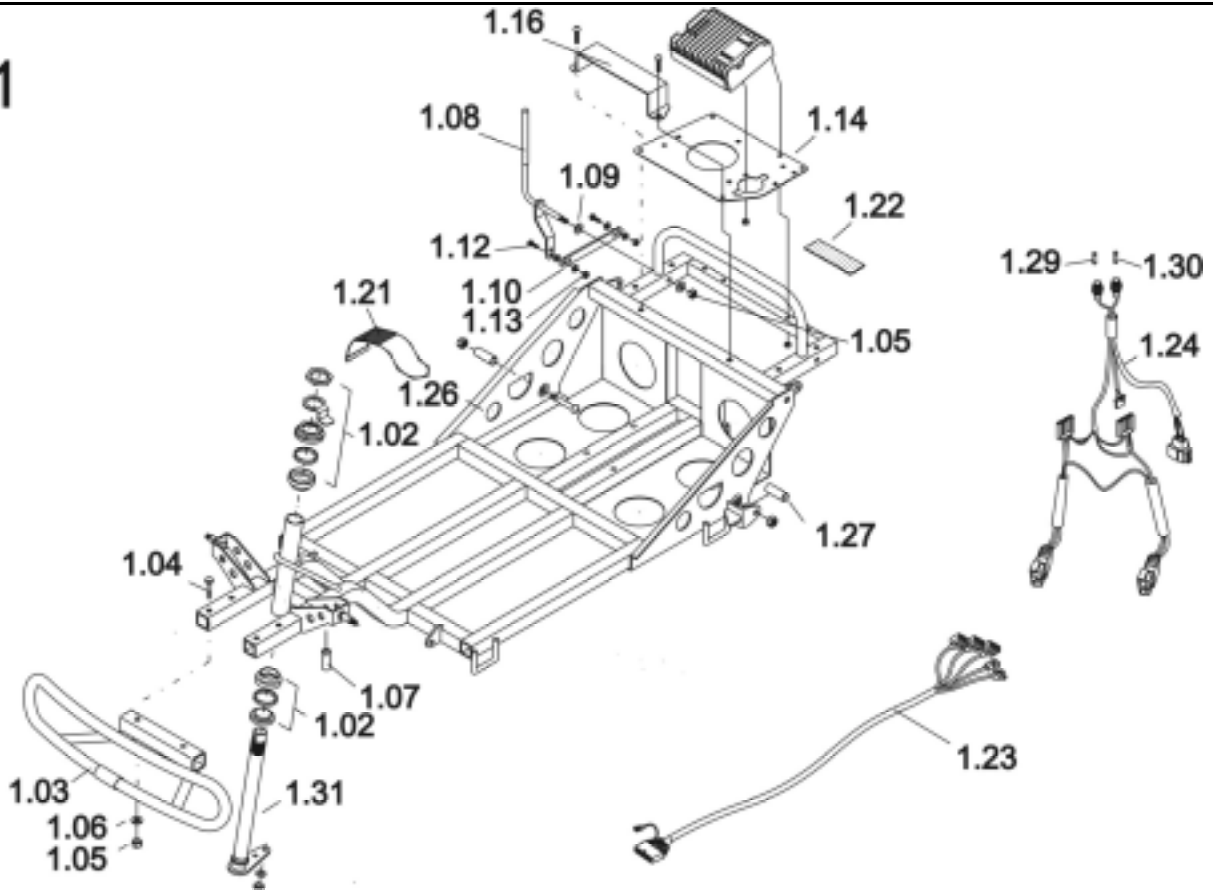

# 1.1

Item	Qty	Part-No.	Part-Designation
1,1	1	MT428165	<b>FRONT FRAME ASS'Y., 4W</b>
1,02	1	MT421014	STEERING BEARING ASS'Y
1,01	1	MT421241	FRONT BUMPER 4-WHEEL
1,04	2		BOLT M8X85
1,05	8		NYLON NUT, M8*P-1.25 BLACK
1,06	6		WASHER 8 X 1
1,07	1	MT428168	BUFFER TUBE
-	1	<b>MT428144</b>	<b>RELEASE LEVER ASS'Y</b>
1,08	1		RELEASE LEVER
1,09	2		PLASTIC WASHER 16 X 8 X 2
1,10	1		STEERING LINK
1,11	2		PLASTIC WASHER 16 X 8 X 2
1,12	2		BOLT M5 X 12
1,13	2		NUT M5
1,14	1	MT426361	ELECTRONIC BOARD
1,16	1	MT426363	ELECTRONIC COVER
1,21	2	MT421027	BATTERY STRAP, 50x660L
1,22	2	MT426367	HOOKED VELCRO STRIP
1,23	1	MT426368	MAIN LOOM DS161 (MT492570 RHINO)
1,24	1	MT426369	BATTERY LOOM
-	1	<b>MT428160</b>	<b>CONTROL BAR FIXATION ASSY</b>
1,26	2		BOLT M10 X 50
1,27	2		BUSH L=28 MM
1,28	2		NYLON NUT, M10