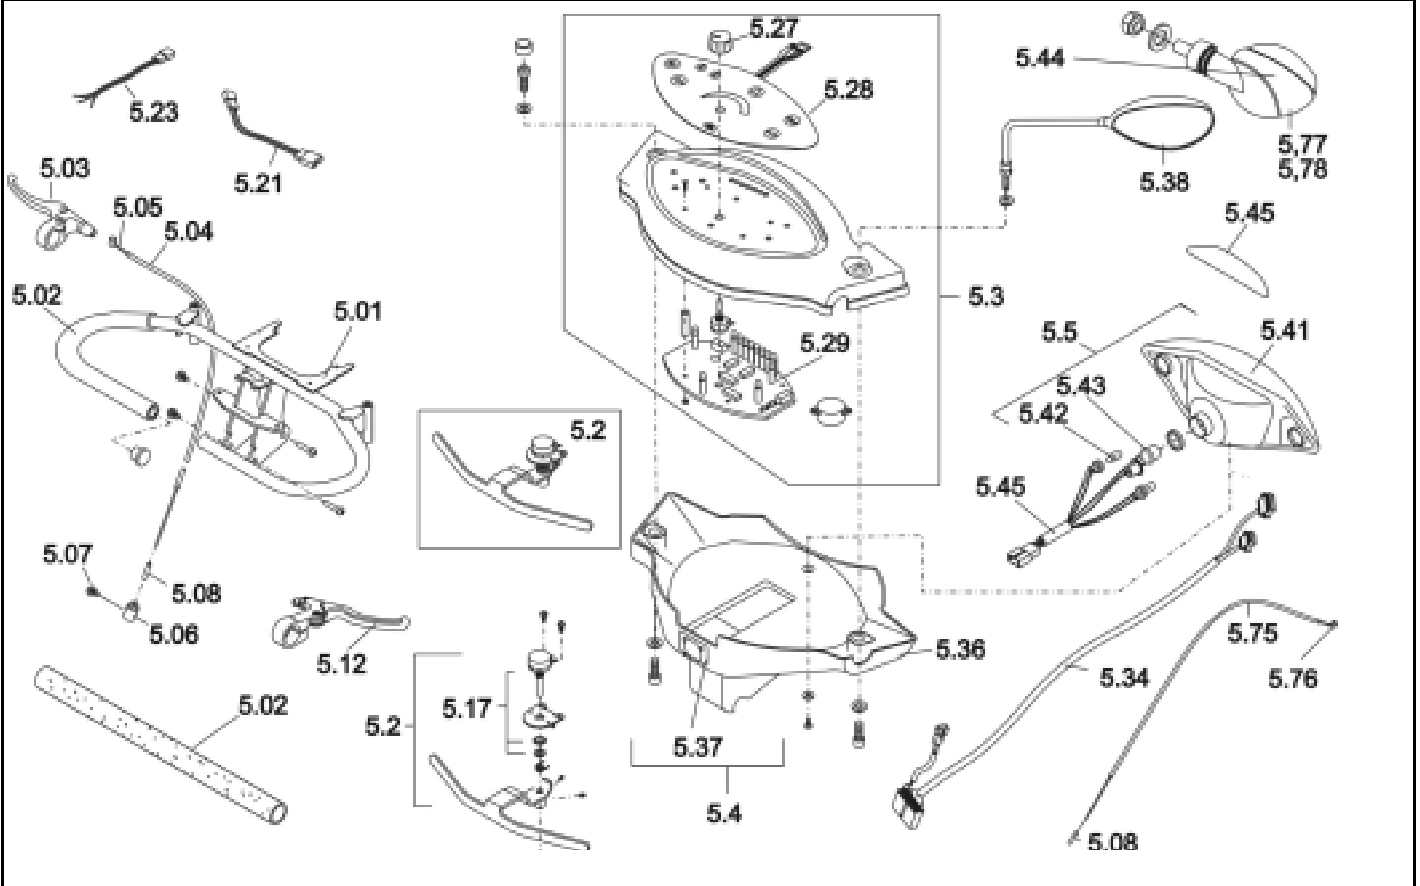

Customer :
Customer No. :
Phone :

Contact :
Commission :
Serial No. :

Item	Qty	Part-No.	Part-Designation
5,02	2	MT421620	FOAM SLEEVE, RD. 30 X 20 X 355 L
5,03	1	MT421621	TILLER ADJUSTING LEVER
5,04	1	MT428312	CABLE CASING, 2050L
5,05	1	MT428313	WIRE, RD. 1.5 X 2250 L
5,06	1	MT421624	STOPPER
5,07	1	MT421625	SCREW, M5 X 8 L
5,08	1	MT421626	ALUM. WIRE END CAP
5,2	1	MT421627	THROTTLE ASS'Y., 3W/4W
5,17	1	MT421628	THROTTLE POTENTIOMETER
5,21	1	MT421629	CONNECTING WIRE, POT
5,23	1	MT421630	CONNECTING WIRE, SPEED POT
5,3	1	MT505681	UPPER DASH BOARD SET - RHINO, CANDY APPLE RED
5,3	1	MT505682	UPPER DASH BOARD SET - RHINO, BLUE
5,28	1	MT61110005	TOUCH PANEL, KEYPAD, 3W/4W
5,34	1	MT421634	MAIN LOOM, TILLER, 3W
5,4	1	MT421635	LOWER DASH BOARD SET, CANDY APPLE RED, 3W/4W
5,4	1	MT421636	LOWER DASH BOARD SET, BLUE, 3W/4W
5,37	1	MT421637	CHARGER SOCKET WITH WIRE
5,38	1	MT416141	BACK MIRROR, RH
5,38	1	MT416142	BACK MIRROR, LH
5,5	1	MT421640	HEAD LIGHT WITH WIRE ASS'Y.
5,42	2	MT421641	BULB, 12V/5W, TURNING LIGHT
5,43	1	MT421642	BULB, 12V/15W

Meteor

Release
06 / 2010
Chapter 7
Sheet 2