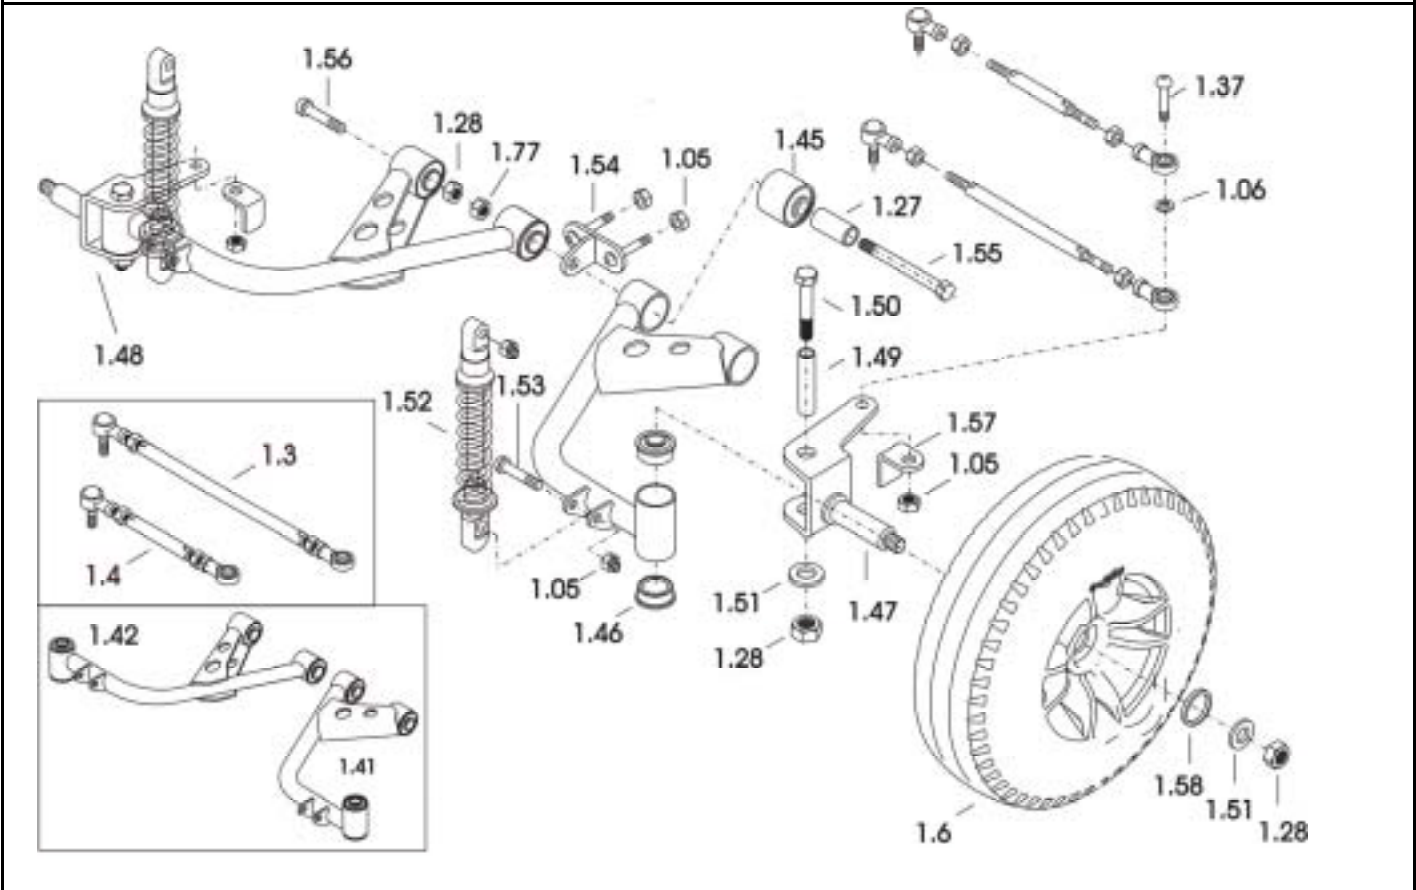

Customer :
Customer No. :
Phone :

Contact :
Commission :
Serial No. :

Item	Qty	Part-No.	Part-Designation
1,28	2	MT426406	NYLOC NUT, M10
1,45	4	MT421033	DAMPER - 43700295
1,54	1	MT30303068	T-BRACKET
1,55	1	MT50310040	BOLT M10 X 70
1,56	2	MT426371	BOLT M10 X 45 - 51210003
1,77	1	MT426406	NUT NYLOC M10 X 1,5 - 53210003
1,52	2	MT426456	SHOCK ABSORBER L=165 MM
1,6	1	MT426463	FRONT WHEEL ASSY
1,3	1	MT426441	TIE ROD LONG 366mm - Tie Rod Ends Not Included
1,4	1	MT426446	TIE ROD SHORT 166mm - Tie Rod Ends Not Included
		MT426444	TIE ROD END LEFT
		MT426445	TIE ROD END RIGHT

Meteor

Release
06 / 2010
Chapter 4
Sheet 3