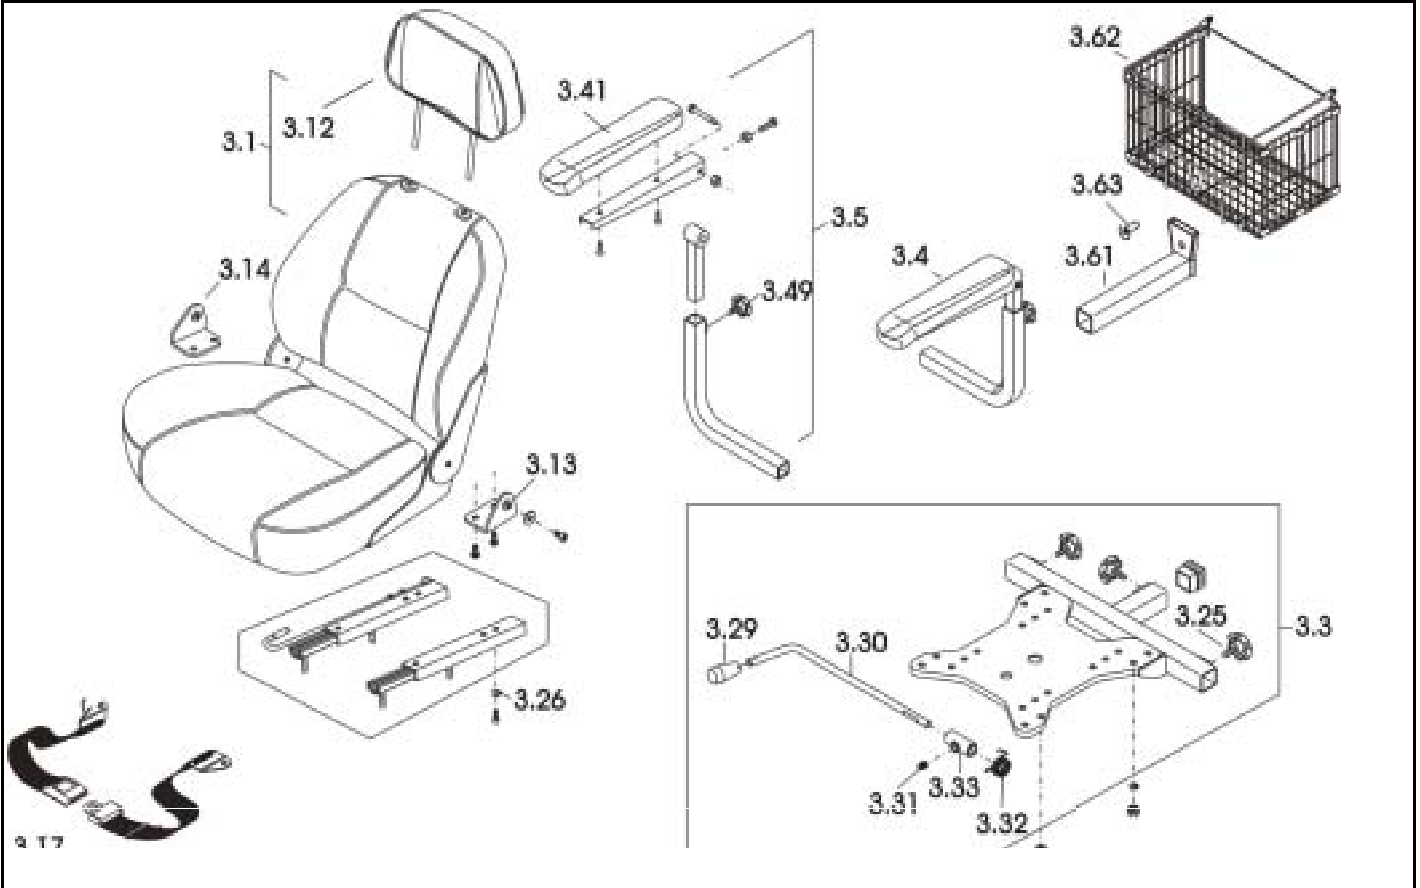

Customer :
Customer No. :
Phone :

Contact :
Commission :
Serial No. :

Item	Qty	Part-No.	Part-Designation
3,1	1	MT421287	SEAT W/HEADREST, BLACK, 18Wx16Dx18
3,12	1	MT421288	HEADREST, SEAT, BLACK
3,13	1	MT421589	MOUNTING PLATE, SAFETY BELT, L
3,14	1	MT421590	MOUNTING PLATE, SAFETY BELT, R
3,17	1	MT421591	SAFETY BELT, #109
3,3	1	MT421593	SEAT BASE WITH RELEASE LEVER ASS'Y
3,25	3	MT421594	KNOB, M10 x 13L
3,29	1	MT421020	BLACK TIP
-	1	39900039	RELEASE LEVER ASSEMBLY
3,30	1	MT421596	RELEASE LEVER, "L" TYPE
3,31	1	MT421597	SET SCREW, M8 x 8L
3,32	1	MT421598	TORQUE SPRING, RELEASE LEVER
3,33	1	MT421599	BLOCK, RELEASE LEVER
3,4	1	MT426326	ARMREST ASS'Y, LH
3,5	1	MT426327	ARMREST ASS'Y, RH
3,41	1	MT426479	ARMREST UPHOLSTERY
3,49	1	MT421602	KNOB, M8 x 12L
3,61	1	MT421603	REAR BASKET HOLDER SET
3,62	1	MT416143	REAR BASKET
3,63	1	MT421605	PIN, REAR BASKET

Meteor

Release
06/ 2010
Chapter 5
Sheet 2