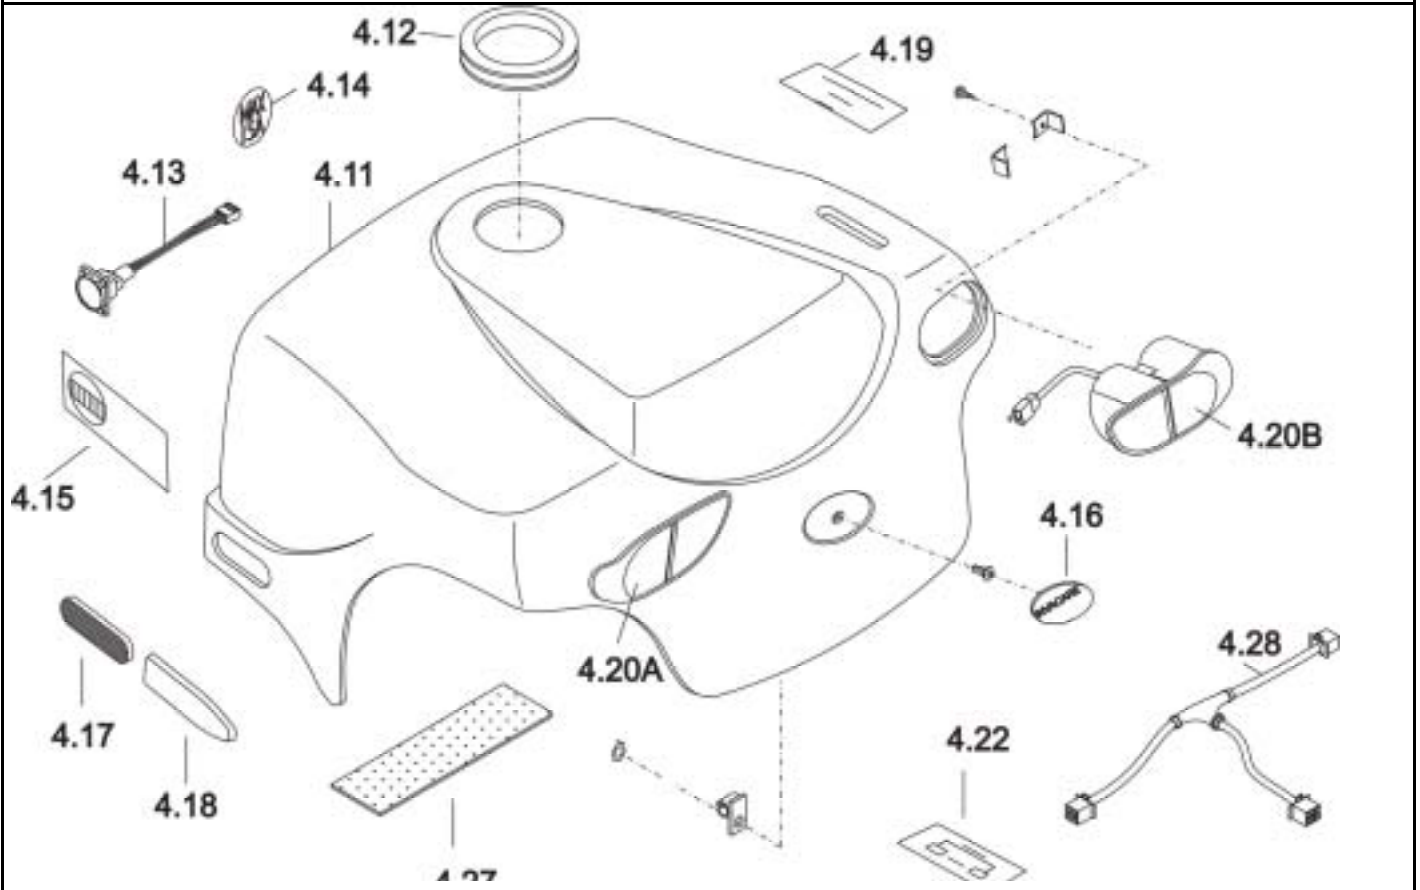

Meteor

Release
 06 / 2010
 Chapter 2
 Sheet 2

Customer :
 Customer No. :
 Phone :

Contact :
 Commission :
 Serial No. :

Item	Qty	Part-No.	Part-Designation
4,11	1	MT426385	BACK COVER CANDY APPLE RED
4,11	1	MT426386	BACK COVER SAPPHIRE BLUE
4,12	1	MT421268	RUBBER BOOT, SEAT POST
4,13	1	MT421269	COVERING FOR CHARGER SOCKET
4,14	1	MT428919	STICKER "MAX 15A"
4,15	2	MT426387	STICKER "INVACARE METEOR"
4,16	2	MT425785	DECAL, "INVACARE"
4,17	2	MT421272	REFLECTOR, YELLOW
4,17	2	MT430301	REFLECTOR, YELLOW (FOR GERMANY ONLY)
4,18	2	MT421271	SIDE RUBBER PAD, 25 X 125 L
4,19	1	MT426388	STICKER "DISENGAGING DEVICE"
4,20A	1	MT426323	REAR LAMP(L)
4,20B	1	MT426324	REAR LAMP(R)
4,22	1	MT426392	STICKER WIRE CONNECTION DIAGRAM
4,27	1	MT425254	VELCRO TAPE, 2" X 25M, MALE
4,28	1	MT426325	TAIL/TURNING LIGHT CONNECTING WIRE(12V)
-	1	MT426346	BULB, 12V/5W, TURNING LIGHT