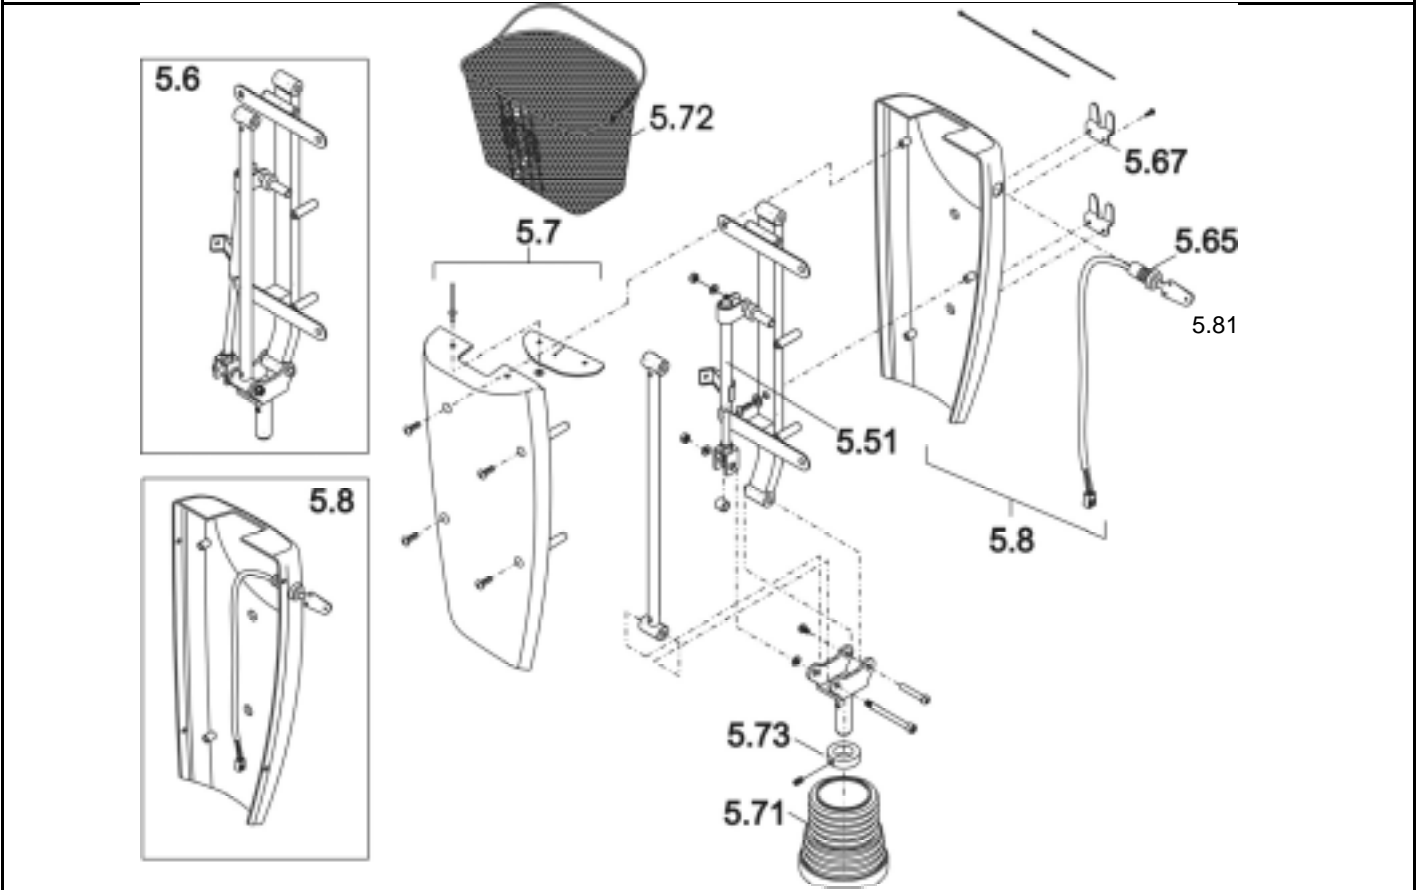

Customer :
Customer No. :
Phone :

Contact :
Commission :
Serial No. :

Item	Qty	Part-No.	Part-Designation
5.81	1	MT425784	KEY
5,6	1	MT426332	TILLER LINKING MECH ASSY 3/4W (MT428295 3W before 30/04/ 2002)
5,51	1	MT421242	HEIGHT ADJ. LOCK MECH., 230L
5,7	1	MT426333	REAR TILLER SHROUD SET, CANDY APPLE RED, 3W/4W
5,7	1	MT426334	REAR TILLER SHROUD SET, BLUE, 3W/4W
5,8	1	MT426335	FRONT TILLER SHROUD SET, CANDY APPLE RED, 3W/4W
5,8	1	MT426336	FRONT TILLER SHROUD SET, BLUE, 3W/4W
5,65	1	MT421247	KEY SWITCH W/CONNECTING WIRE, 3W/4W
5,67	2	MT421248	MOUNTING BASKET SPCC 2.5 T
5,71	1	MT421250	LOWER RUBBER BOOT
5,72	1	MT421616	BASKET, WIRE MESH
5,73	1	MT426337	SET RING

Meteor

Release
06 / 2010
Chapter 7
Sheet 1