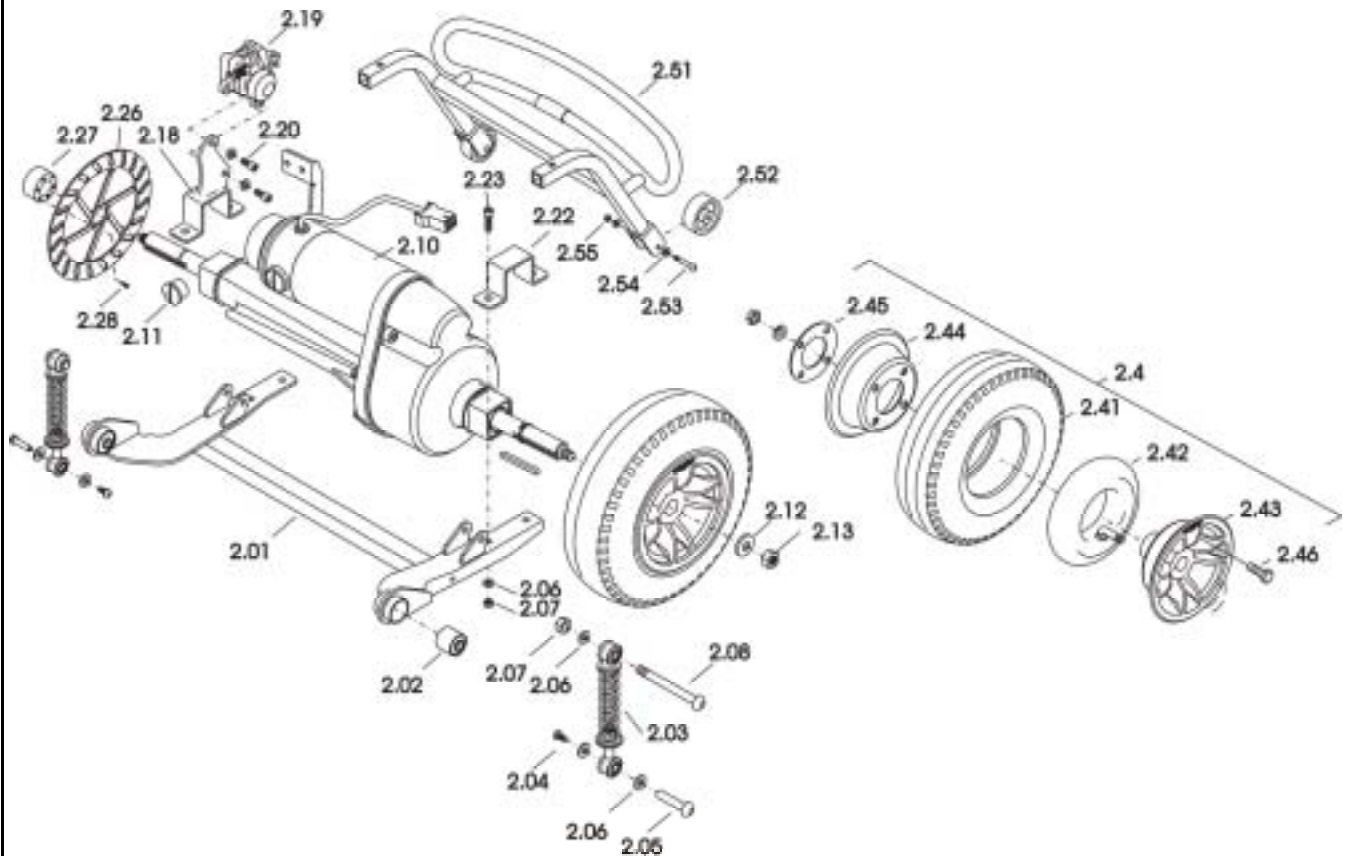

Customer :
Customer No. :
Phone :

Contact :
Commission :
Serial No. :

Item	Qty	Part-No.	Part-Designation
2,19	1	MT62400061	DRIVE COUPLING MOTOR TO TRANSAXLE
		MT426408	BRAKE CALIPER SET INC PADS
2,26	1	MT428210	DISC BRAKE
2,27	1	MT426412	DISC SUPPORT 19.05MM SHAFT (MT41200440 - 20MM SHAFT)
2,28	6	MT426413	SCREW M5*0.8*16L
2,4	2	MT426414	BACK WHEEL ASSY
2,41	1	MT426415	TYRE C-154
2,42	1	MT426416	INNER TUBE 4.00-5
2,43	1	MT426417	RIM 5" (EXTERNAL PART)
2,44	1	MT426418	RIM 5" (INNER PART)
2,45	1	MT426419	RIM ADAPTER
2,46	4	MT426420	BOLT M8 X 16
2,51	1	MT426422	REAR BUMPER
-	1	MT428222	ANTI TIPPER ASS
2,52	2		ROLL 50 MM
2,53	2		BOLT M6 X 38
2,54	2		WASHER, M6 x 1.0t
2,55	2		NUT M6
-	1	MT62300010	MAGNATIC BRAKE
-	1	MT62101101	MOTOR WITH BRAKE 10 KM/H HILL CLIMBER (M3PA-6) NLA
-	1	MT62101102	MOTOR WITH BRAKE 15 KM/H (M3QA-6) NLA
-	1	MT62201102	GEAR BOX 10 KM/H HILL CLIMBER (M309) NLA
-	1	MT62201101	GEAR BOX 15 KM/H (M307) NLA

Meteor

Release
06 / 2010
Chapter 3
Sheet 2