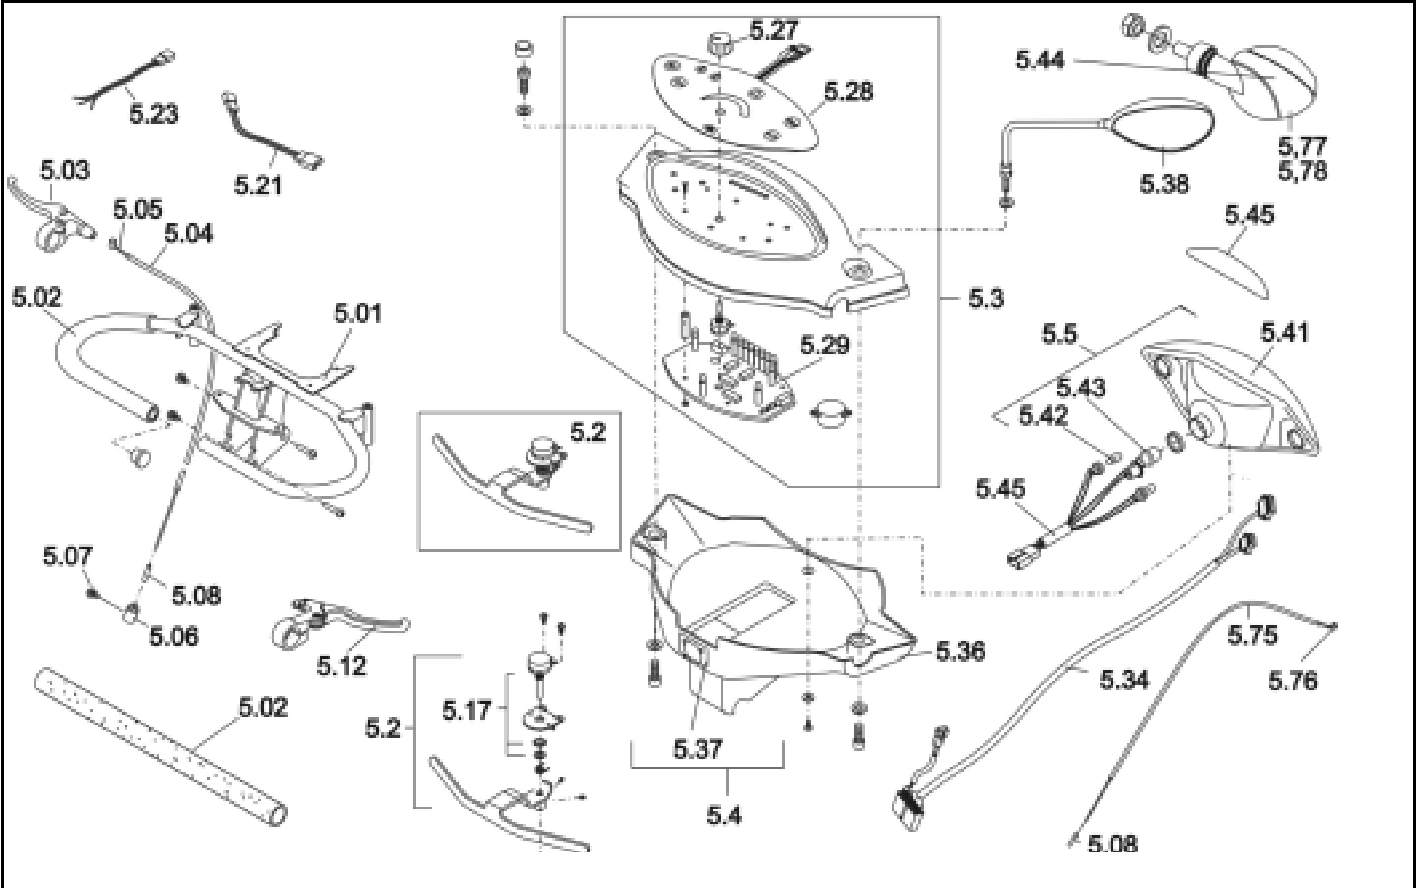

Customer :
Customer No. :
Phone :

Contact :
Commission :
Serial No. :

Item	Qty	Part-No.	Part-Designation
-	1	MT428328	HORN
-	1	MT512517	SPEED POTENTIOMETER
5,45	1	MT421643	CONNECTING WIRE, HEAD LIGHT
5,01	1	MT428317	LOOP HANDLE ASS'Y.,TILLER , 3W/4W
5,12	1	MT428318	LEVER BRAKE
5,27	1	MT428326	SPEED KNOB, K-003A-1
5,29	1	MT61100022	TOP CONTROLLER BOARD, ICP01B
5,75	1	MT428312	CABLE CASING, 2050L
5,76	1	MT428313	WIRE, RD. 1.5 X 2250 L

Meteor