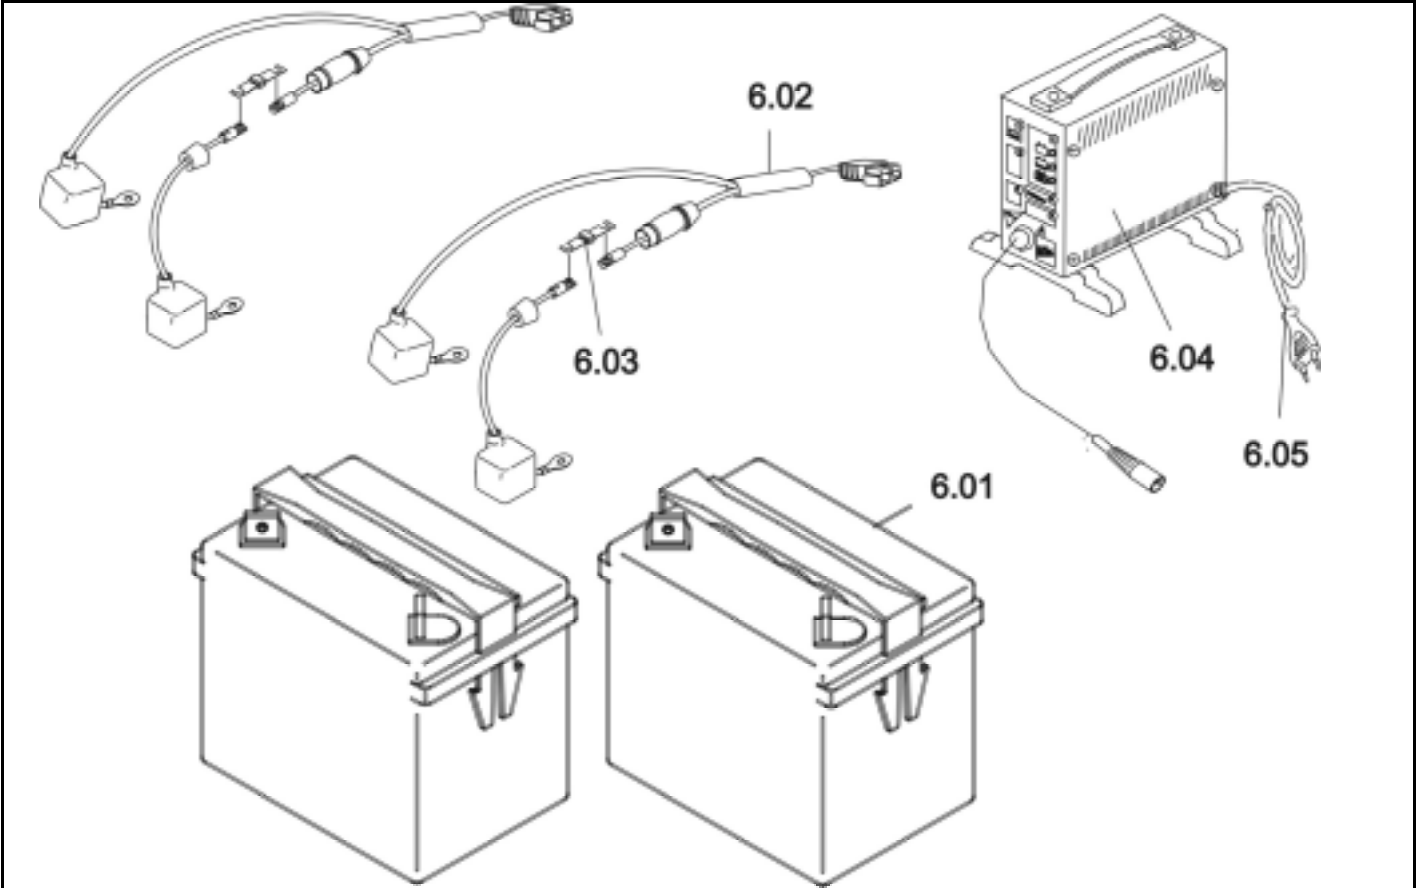

Customer :
Customer No. :
Phone :

Contact :
Commission :
Serial No. :

Item	Qty	Part-No.	Part-Designation
6,01	2	MK Battery	BATTERY 12V / 73 or 50 A See Pricelist
6,02	2	MT63243801	WIRE CONNECTING WITH 80A FUSE, BATTERY
6,03	2	MT61120029	FUSE, 80A
6,04	1	BAT-GC0822	Charger 24V/8A w. AUS mains cable

Meteor