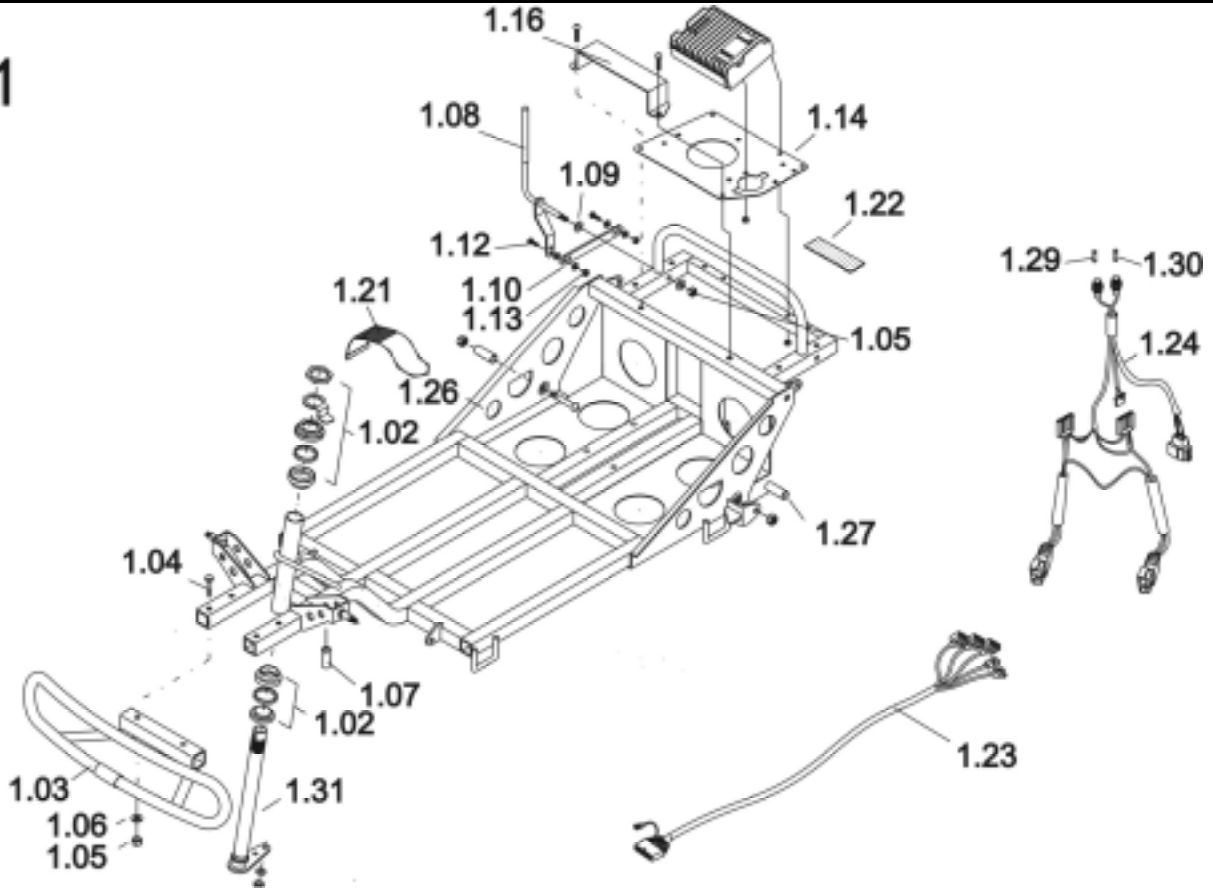

Meteor

Release
 06 / 2010
 Chapter 1
 Sheet 2

Customer :
 Customer No. :
 Phone :

Contact :
 Commission :
 Serial No. :

1.1

Item	Qty	Part-No.	Part-Designation
1,1	1	MT428165	FRONT FRAME ASS'Y., 4W
1,02	1	MT421014	STEERING BEARING ASS'Y
1,01	1	MT421241	FRONT BUMPER 4-WHEEL
1,04	2		BOLT M8X85
1,05	8		NYLON NUT, M8*P-1.25 BLACK
1,06	6		WASHER 8 X 1
1,07	1	MT428168	BUFFER TUBE
-	1	MT428144	RELEASE LEVER ASS'Y
1,08	1		RELEASE LEVER
1,09	2		PLASTIC WASHER 16 X 8 X 2
1,10	1		STEERING LINK
1,11	2		PLASTIC WASHER 16 X 8 X 2
1,12	2		BOLT M5 X 12
1,13	2		NUT M5
1,14	1	MT426361	ELECTRONIC BOARD
1,16	1	MT426363	ELECTRONIC COVER
1,21	2	MT421027	BATTERY STRAP, 50x660L
1,22	2	MT426367	HOOKED VELCRO STRIP
1,23	1	MT426368	MAIN LOOM DS161 (MT492570 RHINO)
1,24	1	MT426369	BATTERY LOOM
-	1	MT428160	CONTROL BAR FIXATION ASSY
1,26	2		BOLT M10 X 50
1,27	2		BUSH L=28 MM
1,28	2		NYLON NUT, M10