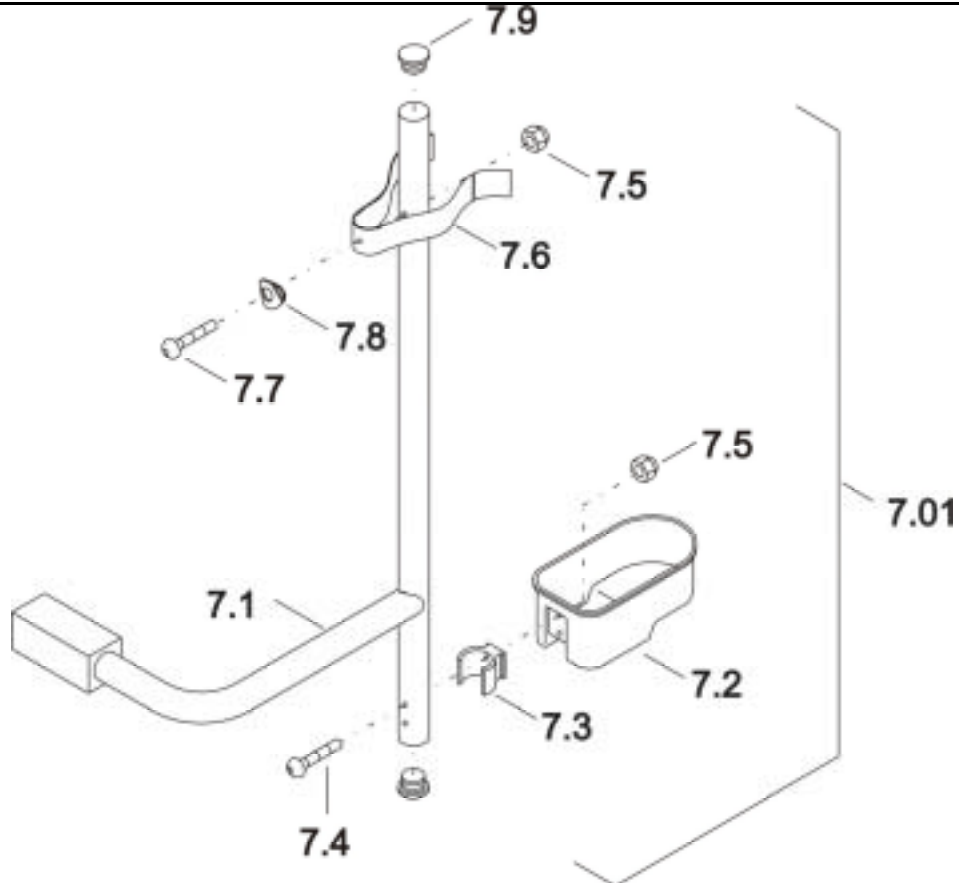

Customer :
Customer No. :
Phone :

Contact :
Commission :
Serial No. :

<i>Item</i>	<i>Qty</i>	<i>Part-No.</i>	<i>Part-Designation</i>
7,01	1	MT416144	CANE HOLDER ASS'Y.
-	1	MTREDPAINT	TOUCH UP PAINT "RUBY RED"
-	1	MTBLUEPAINT	TOUCH-UP PAINT "SAPPHIRE BLUE"

Meteor