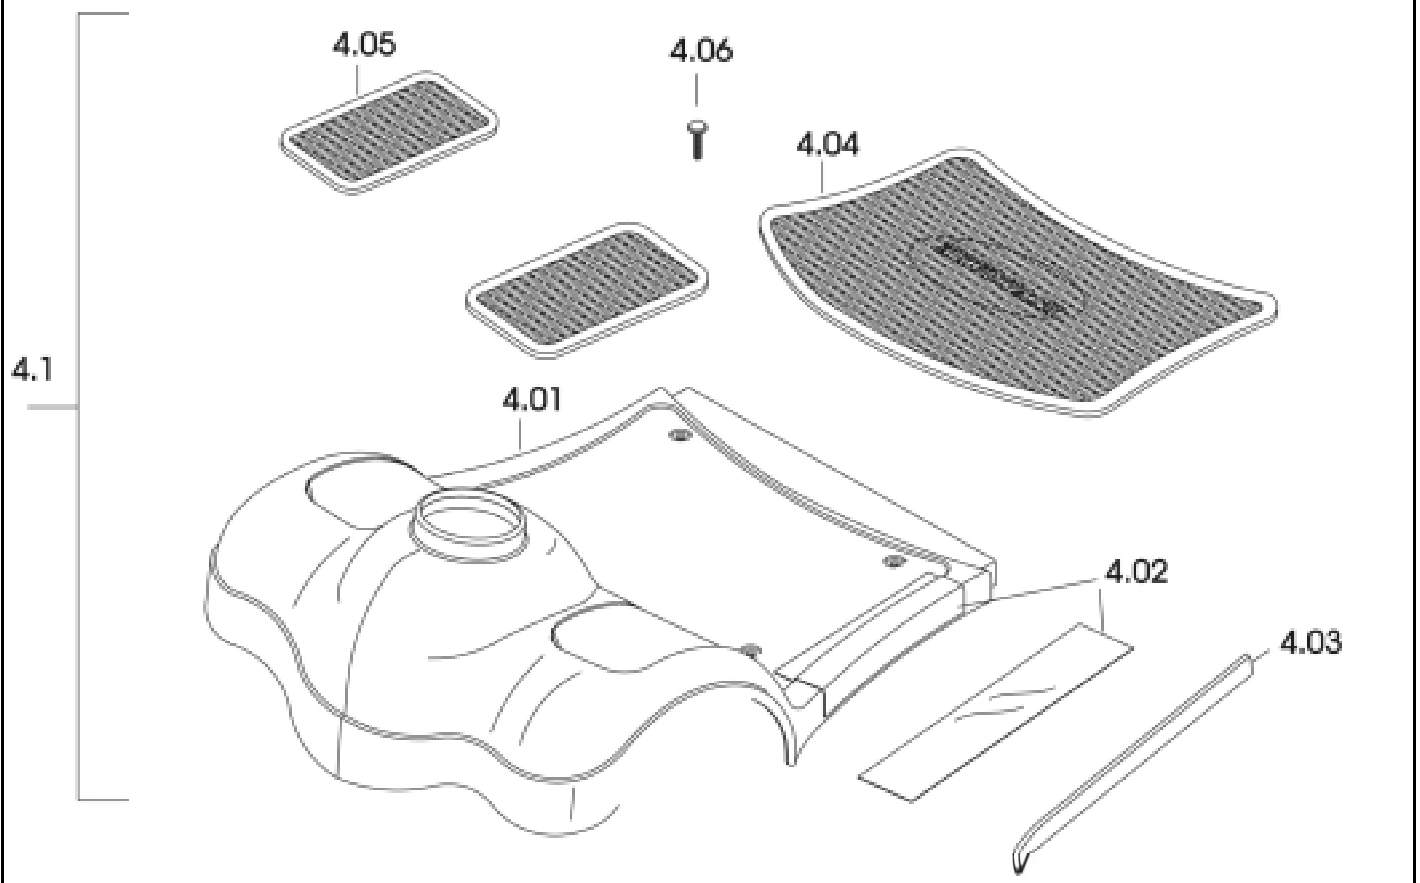

Customer :
Customer No. :
Phone :

Contact :
Commission :
Serial No. :

Item	Qty	Part-No.	Part-Designation	
4,1	1	MT30510195	FRONT COVER ASSY CANDY APPLE RED, 4W	
4,1	1	MT30515095	FRONT COVER ASSY SAPPHIRE BLUE, 4W	
4,01	1	NLA	FRONT COVER CANDY APPLE RED, 4W	
4,01	1	NLA	FRONT COVER SAPPHIRE BLUE, 4W	
4,02	2	MT426376	PROTECTOR	
4,03	2	MT421263	SIDE PROTECTER	
4,04	1	MT426383	MAIN CARPET	
4,05	2	MT426384	SMALL CARPET	
4,06	6	MT426378	PLASTIC RIVET	

Meteor

Release
06 / 2010
Chapter 2
Sheet 2