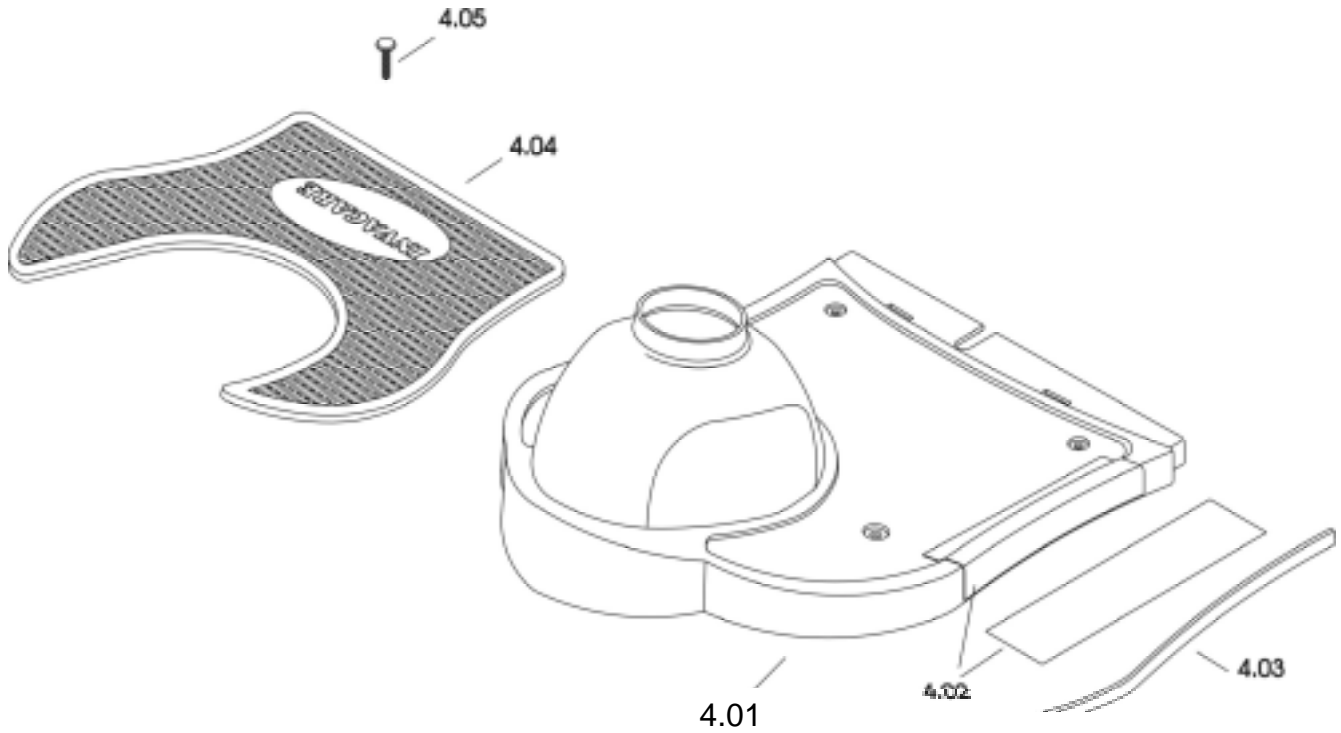

Customer :
Customer No. :
Phone :

Contact :
Commission :
Serial No. :

Item	Qty	Part-No.	Part-Designation
4,1	1	MT30510191	FRONT SHROUD ASS'Y., CANDY APPLE RED, W. RUBBERMAT 3W
4,1	1	MT30515089	FRONT SHROUD ASS'Y., BLUE, RUBBERMAT 3W
4,01	1	NLA	FRONT COVER CANDY APPLE RED, 3W
4,01	1	NLA	FRONT COVER SAPPHIRE BLUE, 3W
4,02	2	MT426376	PROTECTOR
4,03	2	MT421259	SIDE PROTECTER
4,04	1	MT426377	RUBBER MAT
4,05	6	MT426378	PLASTIC RIVET

Meteor

Release
06 / 2010
Chapter 2
Sheet 1