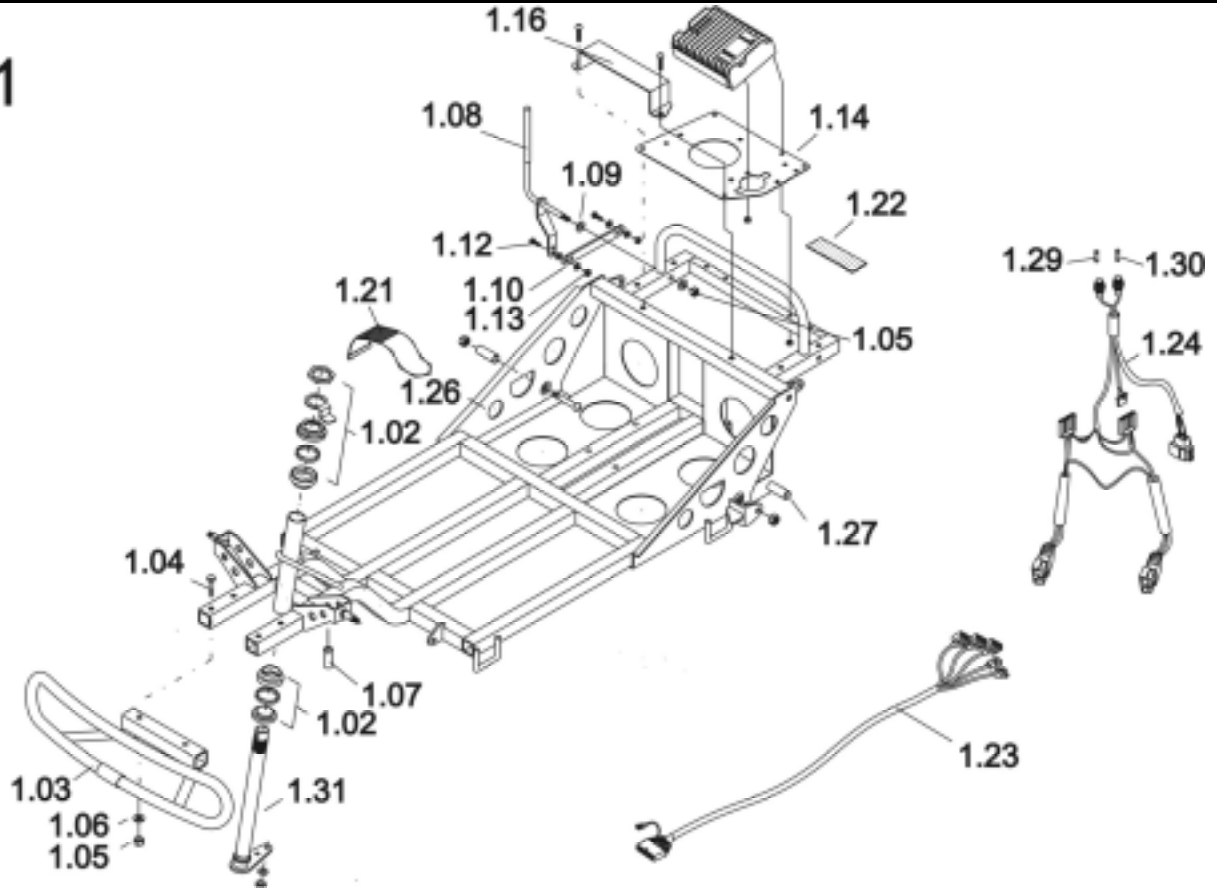

Meteor

Release
 06 / 2010
 Chapter 1
 Sheet 3

Customer :
 Customer No. :
 Phone :

Contact :
 Commission :
 Serial No. :

1.1

Item	Qty	Part-No.	Part-Designation
1,29	1	MT428163	FUSE 10A
1,30	1	MT428164	FUSE 15A
1,31	1	MT426312	STEERING SHAFT ASS'Y. (SQUARE STEERING)