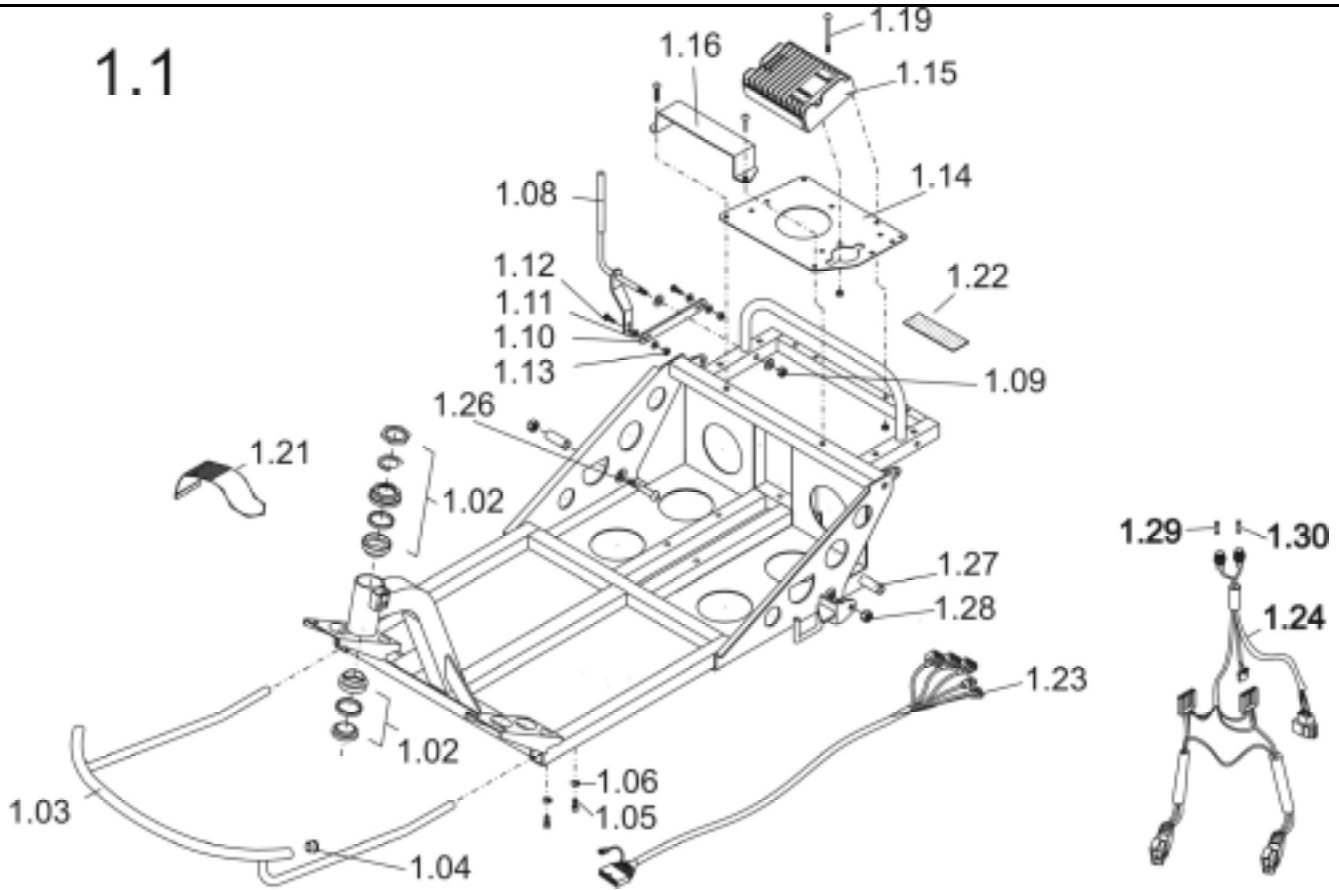

Meteor

Release
 06 / 2010
 Chapter 1
 Sheet 1

Customer :
 Customer No. :
 Phone :

Contact :
 Commission :
 Serial No. :

1.1

Item	Qty	Part-No.	Part-Designation
1,26	2		BOLT M10 X 50
1,27	2		BUSH L=28 MM
1,28	2		NYLON NUT, M10
1,29	1	MT428163	FUSE 10A
1,30	1	MT428164	FUSE 15A