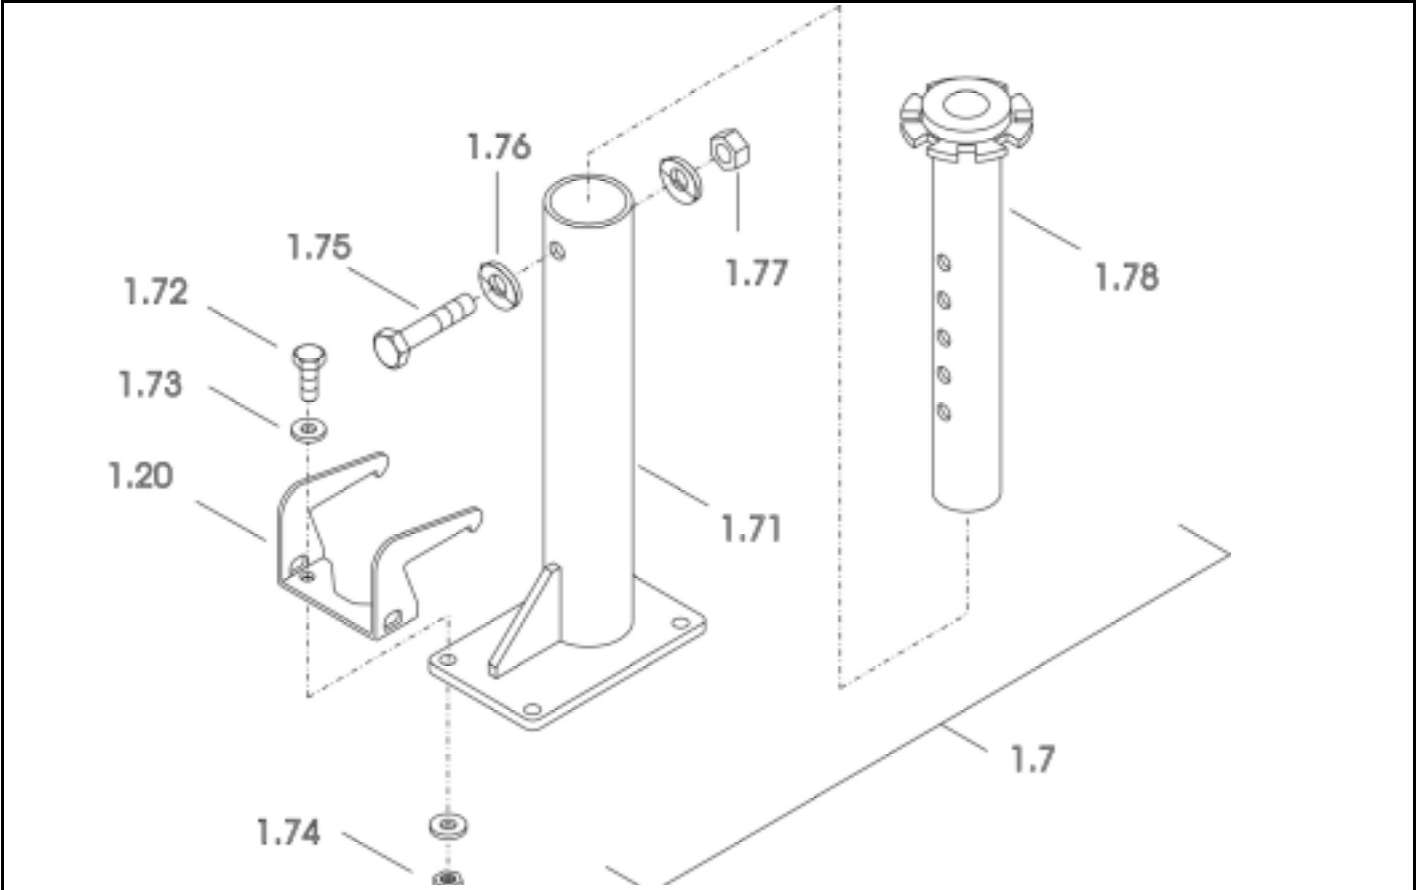

Meteor

Release
 06 / 2010
 Chapter 4
 Sheet 3

Customer :
 Customer No. :
 Phone :

Contact :
 Commission :
 Serial No. :

Item	Qty	Part-No.	Part-Designation
1,7	1	MT426465	SEAT TUBE ASSY
1,71	1	MT426467	SEAT TUBE
-	1	MT428272	BATTERY BELT ASSY
1,20	1		HOOK FOR BATTERY BELT
1,72	4		BOLT M8 X 30
1,73	8		WASHER 8 X 2
1,74	4		NYLON NUT, M10
-	1	MT428275	SEAT POST FIXATION KIT
1,75	1		BOLT M10 X 60
1,76	2		WASHER 10 MM
1,77	1		NUT M10 X 1,5
1,78	1	MT421286	UPPER SEAT POST