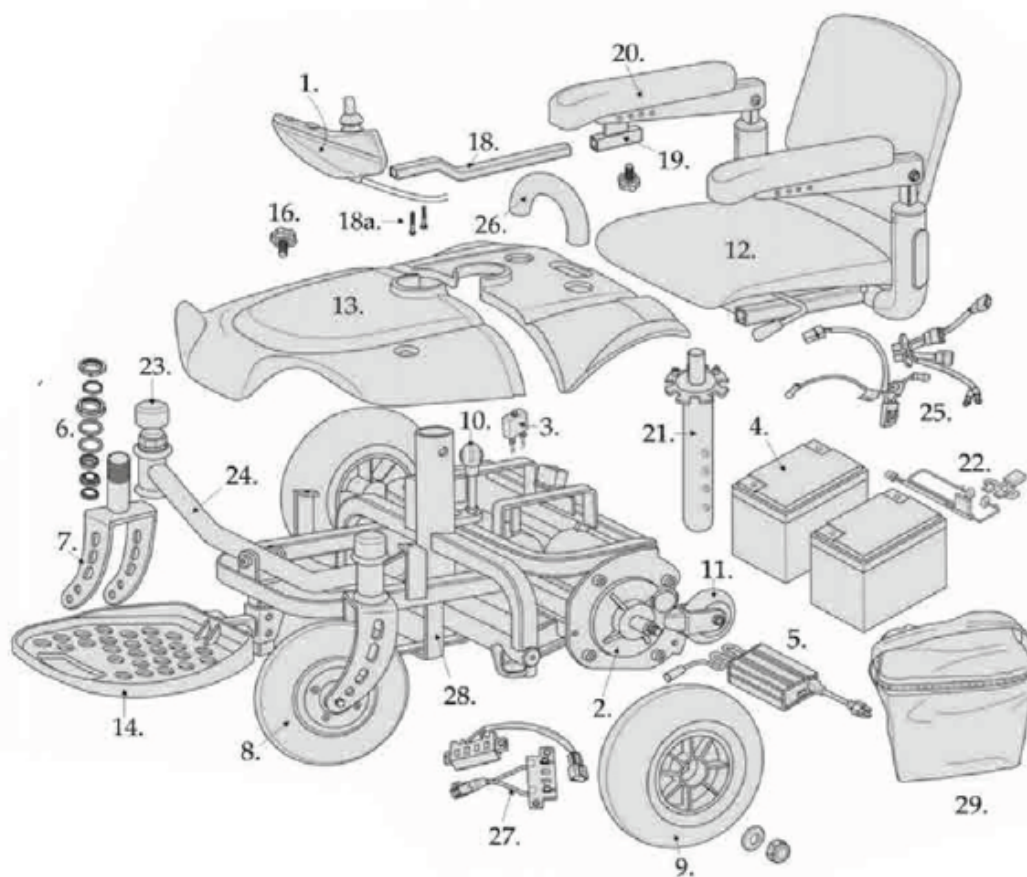

Spare Parts Listing for:

COBALTX16BLAU
COBALTX16RDAU

Sydney - 8/15 Carrington Road Castle Hill New South Wales 2154
Melbourne - 10 Business Park Drive Notting Hill Victoria 3168
info@drive-medical.com.au

1.	Joystick Only	LPW182001
	Controller Only	LPW18824
2.	LHS Motor	LDR42002-05FN
	RHS Motor	LDR42002-06FN
3.	Circuit Breaker	LRM302107
4.	Battery	'12V 17AH'
5.	Charger	LDR4-2A-UK
6.	Bearing ASSM	LDR410006-01
7.	Castor Fork ASSM	LDR42006
8.	Front Castor (Black)	LDR420007-02
9.	Rear Wheel (Black)	LDR420008-02
10.	Frame Locking Bolt ASSM	LDR420010
11.	Anti Tip Wheel	LRC402410
12.	Seat ASSM	LDR420011-01
13.	Front Shroud (Blue)	LDR420012-01B
	Front Shroud (Red)	LDR420012-01R
	Rear Shroud (Blue)	LDR420012-02BFN
	Rear Shroud (Red)	LDR420012-02RFN
14.	Footplate	LDR410016
15.	N/A	
16.	Shroud Knob	LDR410115-03
17.	N/A	
18.	Controller Arm	LDM400001-04
18A.	Controller Arm Screws	LDM400001-07
19.	Controller Arm Mount	LDM400001-05
20.	Left Hand Arm	LDR420016L
	Right Hand Arm	LDR420016R
21.	Seat Post	LDR420000-FN
22.	Battery Cable	LDR420000-01
23.	Nut Cap	LDM400013-02
24.	Front Articulating Bar	LDR420000-26
25.	Wiring Loom	LDR420000-12
26.	Handle	LDR40000-19
27.	Contact Block Seat	LDR420000-19
28.	Front Frame	LDR420002
29.	Battery Bag	LDR420003-01