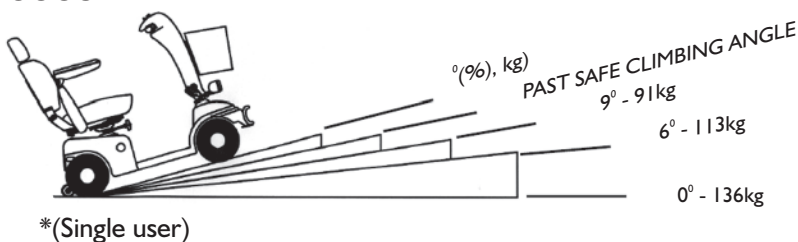

SPECIFICATIONS

888SE

Length	1280mm
Width	600mm
Height	1070mm
*Safe Climbing Angle	9 Degrees
*Max Climbing Angle	9 Degrees
Maximum Load Single User*	136Kgs
Charger	4Amp
Motor Size	0.75Hp
Battery Capacity (Minimum Amp)	2 x 50Amp
Maximum Range #	up to 40km
Wheel Size	260mm
Turning Radius	1500mm
Weight (w/o batteries)	76kg

FEATURES

High Back Seat
Adjustable Steering Tiller
Adjustable Width Arm Rests
Fold Arm Rests
Sliding Rotating Seats
Front Shopping Basket
Variable Seat height
Horn
Battery Level Warning Light
Front & Rear Bumper Pads
Front & Rear Suspension
Front Lights
Anti Tips Wheels
Comprehensive Warranty

Shoprider is listed and complies with the regulations of the Therapeutic Goods Association of Australia and is manufactured to comply with all relevant international ISO standards.

IMPORTANT: Always be sure to read your owner's manual thoroughly before operating your machine.

WARNING: Do not exceed 10kph on public roads or paths

Driving range varies with the factors shown below

- (1) The weight of the occupant
- (2) Level ground & Ambient temperature
- (3) Battery condition / Type of charger
- (4) Driving Style

888SE

SHOPRIDER
www.shoprider.com.au *mobility*

Your Authorised dealer

For your nearest Distributor call 1800 672 633
Or visit our Web Site at www.shoprider.com.au