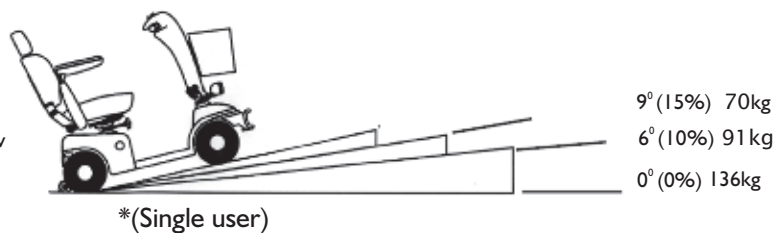

SPECIFICATIONS

388EM

FEATURES

Length	1250mm	High Back Seat
Width	550mm	Adjustable Steering Tiller
Height	1160mm	Adjustable Width Arm Rests
*Safe Climbing Angle	9 Degrees	Fold up Arm Rests
* Max Climbing Angle	9 Degrees	Rotating Seat
*Maximum Load Single User	136kg	Front Shopping Basket
Charger	5 amp	Variable seat height
Motor Size	1.0hp	Horn
Maximum Speed	10kph	LED Battery Level Gauge
Battery Capacity	36amp	Head light
Maximum Range #	28-30km	Anti Tips Wheels
Turning Radius	1375mm	Comprehensive Warranty
Total Weight (w/battery)	82kg	

Shoprider™ is listed and complies with the regulations of the Therapeutic Goods Association of Australia as well as the regulatory bodies and standards in America (FDA) and Europe (CE)

WARNING: Do not exceed 10kph on public roads or Paths

IMPORTANT: Always be sure to read your owner's manual thoroughly before operating your machine

Driving range varies with the factors shown below

- (1) The weight of the occupant
- (2) Level ground & Ambient temperature
- (3) Battery condition / Type of charger
- (4) Driving Style

SHOPRIDER®
www.shoprider.com.au *mobility*

Your Authorised dealer

For your nearest Distributor call 1800 672 633
Or visit our Web Site at www.shoprider.com.au