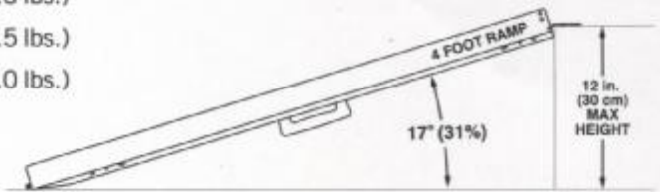

Single-fold ramps from Silver Star...For home and travel.

- 272 kg (600 lbs.) weight capacity
- Lightweight and portable
- 2-year limited warranty
- Quick delivery, nationwide distribution
- Integrated, high traction surface
- Comprehensive product line
- Competitively priced
- Available in: 61cm (2') • 91cm (3') • 122cm (4') • 152cm (5') • 183cm (6')

° = degree of slope
% = percent grade

				16° (29%)	20 in. (51 cm)
				15° (27%)	14 in. (36 cm)
			15° (27%)	13° (23%)	13 in. (33 cm)
		17° (31%)	13° (23%)	11° (20%)	12 in. (30 cm)
		15° (27%)	11° (20%)	10° (18%)	11 in. (28 cm)
	16° (29%)	12° (21%)	9° (16%)	8° (14%)	10 in. (25 cm)
	15° (27%)	11° (20%)	9° (16%)	7° (12%)	9 in. (23 cm)
	13° (23%)	10° (18%)	8° (14%)	6° (11%)	8 in. (20 cm)
17° (31%)	11° (20%)	8° (14%)	7° (12%)	6° (11%)	7 in. (18 cm)
15° (27%)	10° (18%)	7° (12%)	6° (11%)	5° (9%)	6 in. (15 cm)
12° (21%)	8° (14%)	6° (11%)	5° (9%)	4° (7%)	5 in. (13 cm)
10° (18%)	6° (11%)	5° (9%)	4° (7%)	3° (5%)	4 in. (10 cm)
7° (12%)	—	—	—	—	3 in. (8 cm)
2 ft. (61 cm)	3 ft. (91 cm)	4 ft. (122 cm)	5 ft. (152 cm)	6 ft. (183 cm)	

Rise (inches/cm)

SPECIFICATIONS

Length.....	Width Folded	Width Unfolded	Weight
61cm (2').....	37.5cm (14.75").....	75cm (29.5")	5kg (12.0 lbs.)
91cm (3').....	37.5cm (14.75").....	75cm (29.5")	8kg (17.5 lbs.)
122cm (4').....	37.5cm (14.75").....	75cm (29.5")	11kg (23.5 lbs.)
152cm (5').....	37.5cm (14.75").....	75cm (29.5")	13kg (29.5 lbs.)
183cm (6').....	37.5cm (14.75").....	75cm (29.5")	16kg (35.0 lbs.)