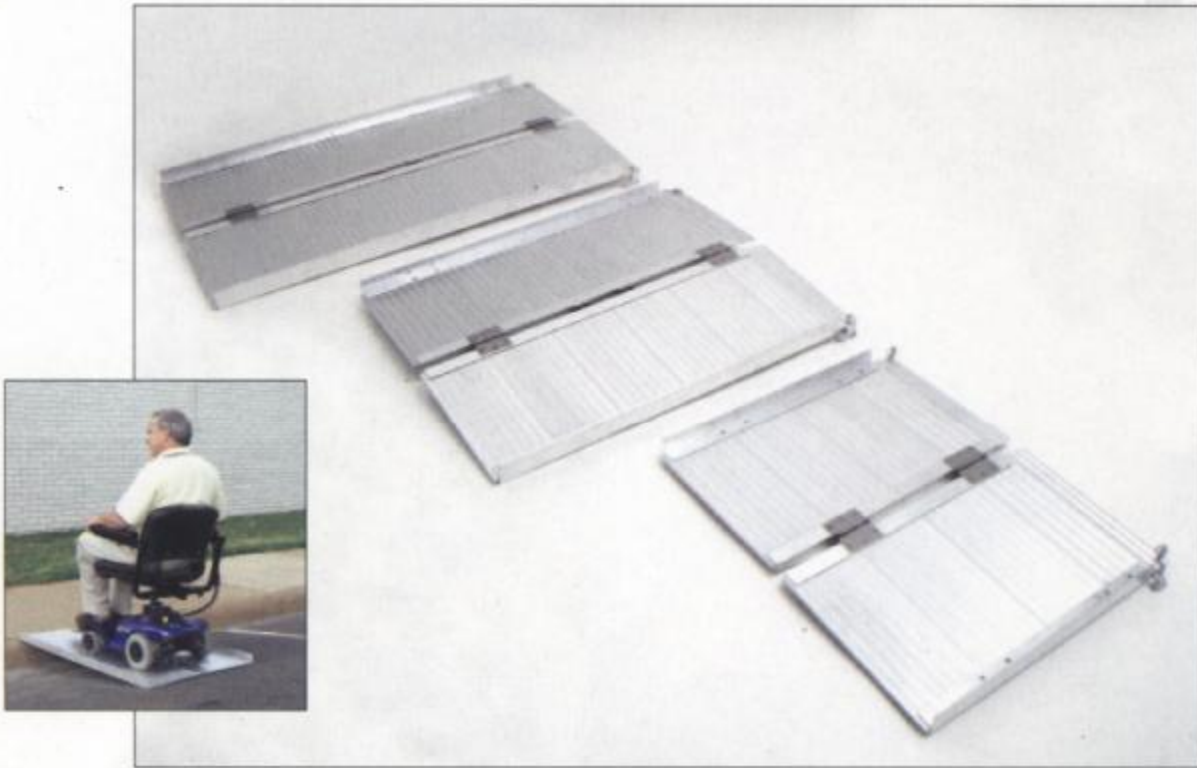

Single Fold Ramps

Silver Star™ single-fold ramps from Pride® offer a reliable solution for transitioning curbs, thresholds, and other obstacles. They are available in several different lengths and can accommodate a weight capacity of 272 kg (600 lbs.) Plus, lightweight Silver Star Ramps are easily portable, making them ideal for home and travel.

Single-fold ramps from Silver Star...For home and travel.

- 272 kg (600 lbs.) weight capacity
- Lightweight and portable
- 2-year limited warranty
- Quick delivery, nationwide distribution
- Integrated, high traction surface
- Comprehensive product line
- Competitively priced
- Available in: 61cm (2') • 91cm (3') • 122cm (4') • 152cm (5') • 183cm (6')