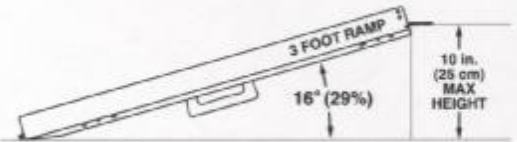

Single-fold ramps from Silver Star...For home and travel.

- 272 kg (600 lbs.) weight capacity
- Lightweight and portable
- 2-year limited warranty
- Quick delivery, nationwide distribution
- Integrated, high traction surface
- Comprehensive product line
- Competitively priced
- Available in: 61cm (2') • 91cm (3') • 122cm (4') • 152cm (5') • 183cm (6')

° = degree of slope
% = percent grade

				16° (29%)	20 in. (51 cm)
				15° (27%)	14 in. (36 cm)
			15° (27%)	13° (23%)	13 in. (33 cm)
		17° (31%)	13° (23%)	11° (20%)	12 in. (30 cm)
		15° (27%)	11° (20%)	10° (18%)	11 in. (28 cm)
	16° (29%)	12° (21%)	9° (16%)	8° (14%)	10 in. (25 cm)
	15° (27%)	11° (20%)	9° (16%)	7° (12%)	9 in. (23 cm)
	13° (23%)	10° (18%)	8° (14%)	6° (11%)	8 in. (20 cm)
17° (31%)	11° (20%)	8° (14%)	7° (12%)	6° (11%)	7 in. (18 cm)
15° (27%)	10° (18%)	7° (12%)	6° (11%)	5° (9%)	6 in. (15 cm)
12° (21%)	8° (14%)	6° (11%)	5° (9%)	4° (7%)	5 in. (13 cm)
10° (18%)	6° (11%)	5° (9%)	4° (7%)	3° (5%)	4 in. (10 cm)
7° (12%)	—	—	—	—	3 in. (8 cm)
2 ft. (61 cm)	3 ft. (91 cm)	4 ft. (122 cm)	5 ft. (152 cm)	6 ft. (183 cm)	

Rise (inches/cm)

SPECIFICATIONS

Length.....	Width Folded	Width Unfolded	Weight
61cm (2').....	37.5cm (14.75").....	75cm (29.5")	5kg (12.0 lbs.)
91cm (3').....	37.5cm (14.75").....	75cm (29.5")	8kg (17.5 lbs.)
122cm (4').....	37.5cm (14.75").....	75cm (29.5")	11kg (23.5 lbs.)
152cm (5').....	37.5cm (14.75").....	75cm (29.5")	13kg (29.5 lbs.)
183cm (6').....	37.5cm (14.75").....	75cm (29.5")	16kg (35.0 lbs.)