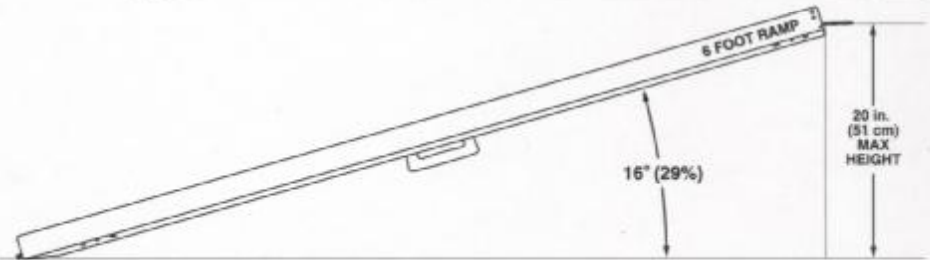

Single Fold Ramps

Silver Star™ single-fold ramps from Pride® offer a reliable solution for transitioning curbs, thresholds, and other obstacles. They are available in several different lengths and can accommodate a weight capacity of 272 kg (600 lbs.) Plus, lightweight Silver Star Ramps are easily portable, making them ideal for home and travel.

Single-fold ramps from Silver Star...For home and travel.

- 272 kg (600 lbs.) weight capacity
- Lightweight and portable
- 2-year limited warranty
- Quick delivery, nationwide distribution
- Integrated, high traction surface
- Comprehensive product line
- Competitively priced
- Available in: 61cm (2') • 91cm (3') • 122cm (4') • 152cm (5') • 183cm (6')

° = degree of slope
% = percent grade

				16° (29%)	20 in. (51 cm)
				15° (27%)	14 in. (36 cm)
			15° (27%)	13° (23%)	13 in. (33 cm)
		17° (31%)	13° (23%)	11° (20%)	12 in. (30 cm)
		15° (27%)	11° (20%)	10° (18%)	11 in. (28 cm)
	16° (29%)	12° (21%)	9° (16%)	8° (14%)	10 in. (25 cm)
	15° (27%)	11° (20%)	9° (16%)	7° (12%)	9 in. (23 cm)
	13° (23%)	10° (18%)	8° (14%)	6° (11%)	8 in. (20 cm)
17° (31%)	11° (20%)	8° (14%)	7° (12%)	6° (11%)	7 in. (18 cm)
15° (27%)	10° (18%)	7° (12%)	6° (11%)	5° (9%)	6 in. (15 cm)
12° (21%)	8° (14%)	6° (11%)	5° (9%)	4° (7%)	5 in. (13 cm)
10° (18%)	6° (11%)	5° (9%)	4° (7%)	3° (5%)	4 in. (10 cm)
7° (12%)	—	—	—	—	3 in. (8 cm)
2 ft. (61 cm)	3 ft. (91 cm)	4 ft. (122 cm)	5 ft. (152 cm)	6 ft. (183 cm)	

Rise (inches/cm)

SPECIFICATIONS

Length.....	Width Folded	Width Unfolded	Weight
61cm (2').....	37.5cm (14.75").....	75cm (29.5")	5kg (12.0 lbs.)
91cm (3').....	37.5cm (14.75").....	75cm (29.5")	8kg (17.5 lbs.)
122cm (4').....	37.5cm (14.75").....	75cm (29.5")	11kg (23.5 lbs.)
152cm (5').....	37.5cm (14.75").....	75cm (29.5")	13kg (29.5 lbs.)
183cm (6').....	37.5cm (14.75").....	75cm (29.5")	16kg (35.0 lbs.)